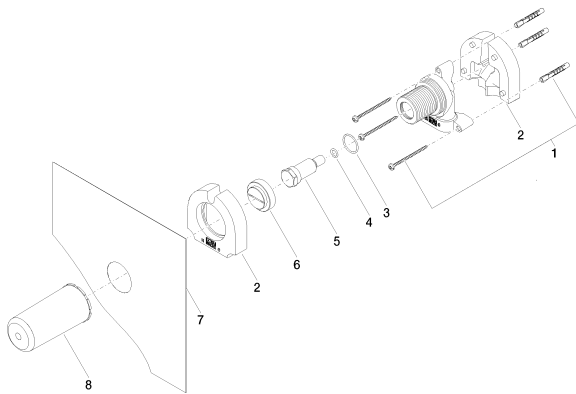

Sink - FM products

Wall mounting -

Article number: 35 003 970-90 0010

- brass, lead free
- 2x female thread 1/2" connections
- Mud guard
- Water protection
- Sound insulation

Dimensional drawing

All dimensions in mm / inch = mm x 0,0394

Sink - FM products
Wall mounting -
Article number: 35 003 970-90 0010

Flow rate chart

Sink - FM products
Wall mounting -
Article number: 35 003 970-90 0010

Recommended article

12 179 970-90 0010
Extension 1" -

Spare parts list

Number	Item Number	Designation	Number of units
1	05 30 31 029 00 90	Mounting bracket -	1
2	09 11 11 019 90	Accessories FM -	2
3	09 14 10 112 90	Washer -	1
4	09 14 10 139 90	Washer -	1
5	09 31 20 038 90	Plug for European drain -	1
6	09 20 97 010 90	Cover -	1
7	04 14 03 079 00 90	Washer -	1
8	09 21 02 130 90	Protective cap -	1