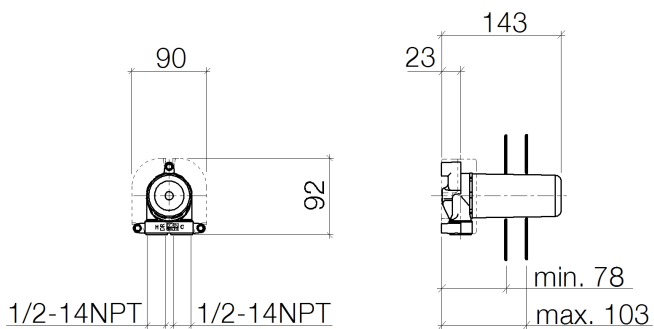

Sink - FM products

Wall mounting -

Article number: 35 003 970-90 0010

- brass, lead free
- 2x female thread 1/2" connections
- Mud guard
- Water protection
- Sound insulation

Dimensional drawing

All dimensions in mm / inch = mm x 0,0394

Sink - FM products
Wall mounting -
Article number: 35 003 970-90 0010

Flow rate chart

Sink - FM products
Wall mounting -
Article number: 35 003 970-90 0010

Recommended article

12 179 970-90 0010
Extension 1" -

Spare parts list

Number	Item Number	Designation	Number of units
1	05 30 31 029 00 90	Mounting bracket -	1
2	09 11 11 019 90	Accessories FM -	2
3	09 14 10 112 90	Washer -	1
4	09 14 10 139 90	Washer -	1
5	09 31 20 038 90	Plug for European drain -	1
6	09 20 97 010 90	Cover -	1
7	04 14 03 079 00 90	Washer -	1
8	09 21 02 130 90	Protective cap -	1