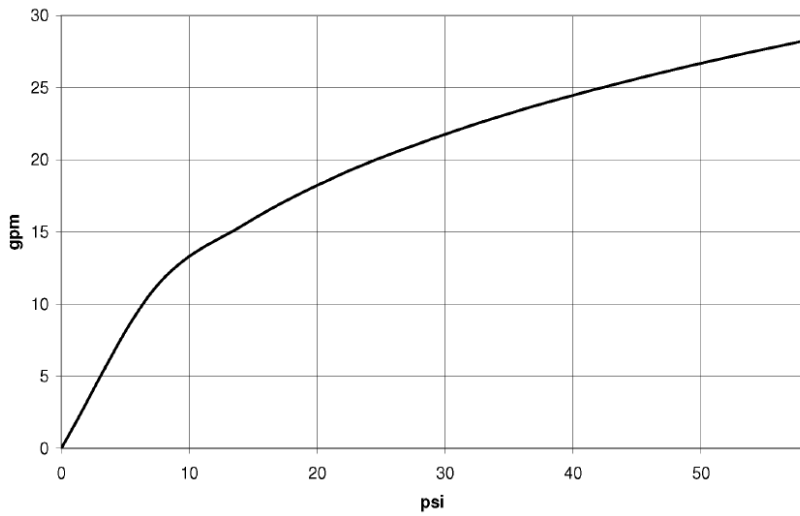

Sink - FM products

Wall mounting -

Article number: 35 003 970-90 0010

- brass, lead free
- 2x female thread 1/2" connections
- Mud guard
- Water protection
- Sound insulation

Dimensional drawing

All dimensions in mm / inch = mm x 0,0394

Sink - FM products
Wall mounting -
Article number: 35 003 970-90 0010

Flow rate chart

Sink - FM products
Wall mounting -
Article number: 35 003 970-90 0010

Recommended article

12 179 970-90 0010
Extension 1" -