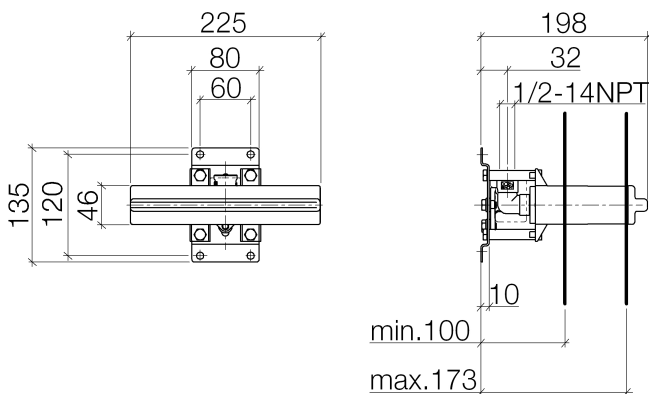

Shower - FM products

Rough -

Article number: 35 206 970-90 0010

- female thread 1/2" connection
- Mud guard
- Water protection
- NOTE: Important for certain series! Due to minimum rough-in requirements, a framing of 2x6 studs is needed.

Dimensional drawing

All dimensions in mm / inch = mm x 0,0394

Shower - FM products

Rough -

Article number: 35 206 970-90 0010

Shower - FM products

Rough -

Article number: 35 206 970-90 0010

Spare parts list

Number	Item Number	Designation	Number of units
1	09 30 30 152 90	Mounting bracket -	15
2	09 30 11 139 90	disc	6
3	04 30 31 024 01 90	Mounting bracket -	2
4	09 17 20 094 90	Holder -	1
5	09 18 40 138 90	Hood / sleeve -	1
6	09 11 11 036 90	Accessories FM -	1
7	04 31 20 006 00 90	Plug for European drain -	1
8	09 14 10 053 90	Washer -	1
9	09 14 10 149 90	Washer -	1
10	09 14 10 118 90	Washer -	1
11	09 11 11 053 90	Accessories FM -	1
12	04 14 03 126 00 90	Washer -	1
13	09 14 10 010 90	Washer -	1
14	09 24 03 169 10 90	Extension -	1
15	04 17 20 100 00 90	Mounting bracket -	1
16	09 17 20 100 90	Mounting bracket -	2