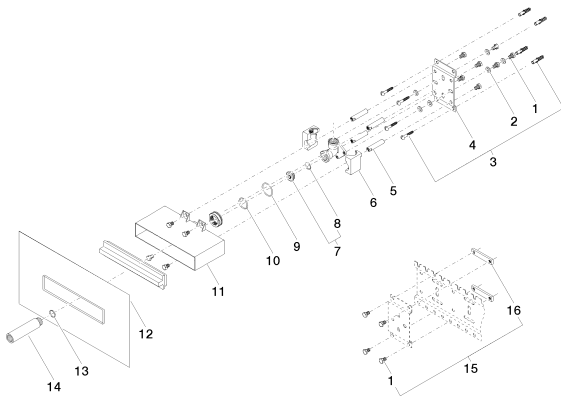

Shower - FM products

Rough -

Article number: 35 206 970-90 0010

- female thread 1/2" connection
- Mud guard
- Water protection
- NOTE: Important for certain series! Due to minimum rough-in requirements, a framing of 2x6 studs is needed.

Dimensional drawing

All dimensions in mm / inch = mm x 0,0394

Shower - FM products

Rough -

Article number: 35 206 970-90 0010

Shower - FM products

Rough -

Article number: 35 206 970-90 0010

Spare parts list

Number	Item Number	Designation	Number of units
1	09 30 30 152 90	Mounting bracket -	15
2	09 30 11 139 90	disc	6
3	04 30 31 024 01 90	Mounting bracket -	2
4	09 17 20 094 90	Holder -	1
5	09 18 40 138 90	Hood / sleeve -	1
6	09 11 11 036 90	Accessories FM -	1
7	04 31 20 006 00 90	Plug for European drain -	1
8	09 14 10 053 90	Washer -	1
9	09 14 10 149 90	Washer -	1
10	09 14 10 118 90	Washer -	1
11	09 11 11 053 90	Accessories FM -	1
12	04 14 03 126 00 90	Washer -	1
13	09 14 10 010 90	Washer -	1
14	09 24 03 169 10 90	Extension -	1
15	04 17 20 100 00 90	Mounting bracket -	1
16	09 17 20 100 90	Mounting bracket -	2