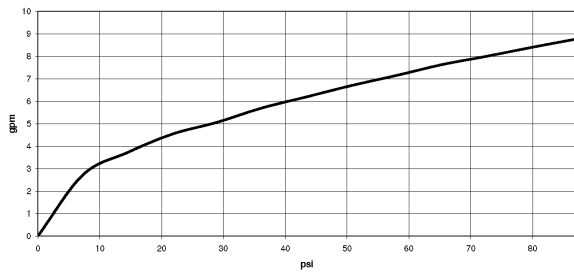

Bathtub - FM products

Rough for wall valve with two volume controls with diverter for wall-mounted installation -

Article number: 35 696 970-90 0010

Flow rate chart