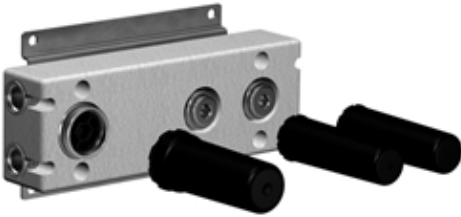

Bathtub - FM products

Rough for wall valve with two volume controls with diverter for wall-mounted installation -

Article number: 35 696 970-90 0010

- brass, lead free
- 2x female thread 1/2" connections
- 2x outlet 1/2"
- 3x Water protection
- 3x Mud guard
- Sound insulation
- Wall elbow 1/2" (concealed rough parts) Also compatible with xGrid
- NOTE: Important for certain series! Due to minimum rough-in requirements, a framing of 2x6 studs is needed.

Dimensional drawing

All dimensions in mm / inch = mm x 0,0394

Bathtub - FM products

Rough for wall valve with two volume controls with diverter for wall-mounted installation -

Article number: 35 696 970-90 0010

Flow rate chart

Bathtub - FM products

Rough for wall valve with two volume controls with diverter for wall-mounted installation -

Article number: 35 696 970-90 0010

Spare parts list

Number	Item Number	Designation	Number of units
1	04 30 31 024 01 90	Mounting bracket -	2
2	09 30 30 152 90	Mounting bracket -	8
3	09 30 11 139 90	disc	8
4	09 17 20 095 90	Holder -	1
5	09 11 11 034 90	Accessories FM -	1
6	04 31 20 039 10 90	Washer -	2
7	04 31 20 006 00 90	Plug for European drain -	1
8	09 14 10 053 90	Washer -	1
9	04 31 20 037 00 90	Plug for European drain -	1
10	09 21 02 102 90	Protective cap -	2
11	04 14 03 115 00 90	Washer -	1
12	09 14 10 112 90	Washer -	1
13	04 30 11 149 00 90	Washer -	1
14	09 21 02 136 90	Protective cap -	1
15	04 17 20 101 00 90	Mounting bracket -	1