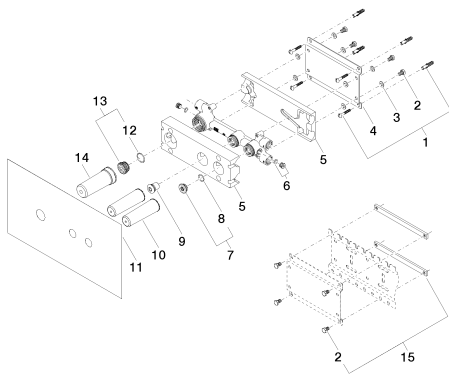

Bathtub - FM products

Rough for wall valve with two volume controls with diverter for wall-mounted installation -

Article number: 35 696 970-90 0010

- brass, lead free
- 2x female thread 1/2" connections
- 2x outlet 1/2"
- 3x Water protection
- 3x Mud guard
- Sound insulation
- Wall elbow 1/2" (concealed rough parts) Also compatible with xGrid
- NOTE: Important for certain series! Due to minimum rough-in requirements, a framing of 2x6 studs is needed.

Dimensional drawing

All dimensions in mm / inch = mm x 0,0394

Bathtub - FM products

Rough for wall valve with two volume controls with diverter for wall-mounted installation -

Article number: 35 696 970-90 0010

Flow rate chart

Bathtub - FM products

Rough for wall valve with two volume controls with diverter for wall-mounted installation -

Article number: 35 696 970-90 0010

Spare parts list

Number	Item Number	Designation	Number of units
1	04 30 31 024 01 90	Mounting bracket -	2
2	09 30 30 152 90	Mounting bracket -	8
3	09 30 11 139 90	disc	8
4	09 17 20 095 90	Holder -	1
5	09 11 11 034 90	Accessories FM -	1
6	04 31 20 039 10 90	Washer -	2
7	04 31 20 006 00 90	Plug for European drain -	1
8	09 14 10 053 90	Washer -	1
9	04 31 20 037 00 90	Plug for European drain -	1
10	09 21 02 102 90	Protective cap -	2
11	04 14 03 115 00 90	Washer -	1
12	09 14 10 112 90	Washer -	1
13	04 30 11 149 00 90	Washer -	1
14	09 21 02 136 90	Protective cap -	1
15	04 17 20 101 00 90	Mounting bracket -	1