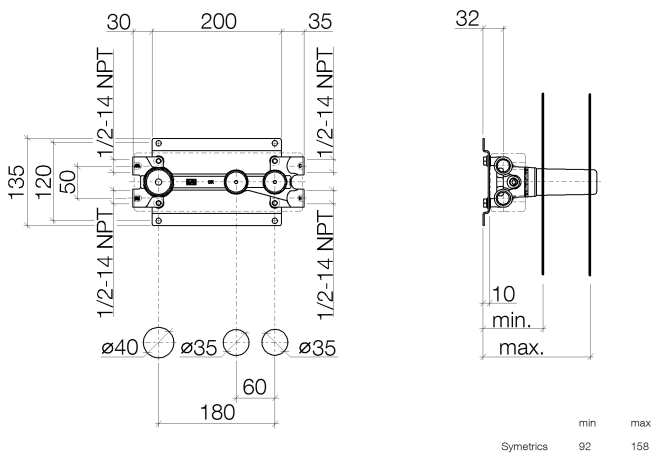

Bathtub - FM products

Rough for wall valve with two volume controls with diverter for wall-mounted installation -

Article number: 35 696 970-90 0010

- brass, lead free
- 2x female thread 1/2" connections
- 2x outlet 1/2"
- 3x Water protection
- 3x Mud guard
- Sound insulation
- Wall elbow 1/2" (concealed rough parts) Also compatible with xGrid
- NOTE: Important for certain series! Due to minimum rough-in requirements, a framing of 2x6 studs is needed.

Dimensional drawing

All dimensions in mm / inch = mm x 0,0394

Bathtub - FM products

Rough for wall valve with two volume controls with diverter for wall-mounted installation -

Article number: 35 696 970-90 0010

Flow rate chart

Bathtub - FM products

Rough for wall valve with two volume controls with diverter for wall-mounted installation -

Article number: 35 696 970-90 0010

Spare parts list

Number	Item Number	Designation	Number of units
1	04 30 31 024 01 90	Mounting bracket -	2
2	09 30 30 152 90	Mounting bracket -	8
3	09 30 11 139 90	disc	8
4	09 17 20 095 90	Holder -	1
5	09 11 11 034 90	Accessories FM -	1
6	04 31 20 039 10 90	Washer -	2
7	04 31 20 006 00 90	Plug for European drain -	1
8	09 14 10 053 90	Washer -	1
9	04 31 20 037 00 90	Plug for European drain -	1
10	09 21 02 102 90	Protective cap -	2
11	04 14 03 115 00 90	Washer -	1
12	09 14 10 112 90	Washer -	1
13	04 30 11 149 00 90	Washer -	1
14	09 21 02 136 90	Protective cap -	1
15	04 17 20 101 00 90	Mounting bracket -	1