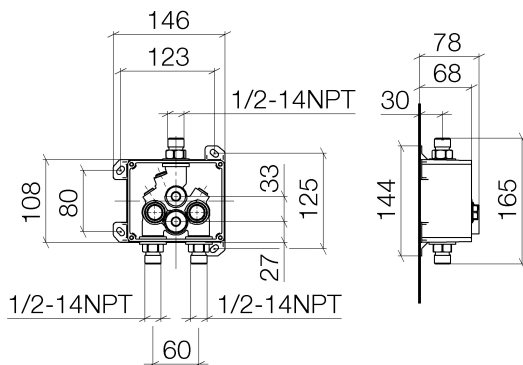

Sink -

eSET Touchfree Lavatory faucet with temperature adjustment for deck-mounted installation -

Article number: 35 740 970-90 0010

- lead-free
- 2x back flow preventer
- 2x inlet 1/2"
- Outlet with high-pressure hose
- Exposed installation
- Compatible with outlets from Vaia, Lissé, CL.1, IMO, Tara., Tara Logic, Meta.02, Deque, Supernova, Symetrics, LULU and MEM
- Not compatible with outlets with pull-rod drains. Please use in combination with pop up drain 10 126 970-FF
- Not compatible with steel basins.
- Additional series and finishes available upon request (xtra Service)

Dimensional drawing

All dimensions in mm / inch = mm x 0,0394

Sink -

eSET Touchfree Lavatory faucet with temperature adjustment for deck-mounted installation -

Article number: 35 740 970-90 0010

Sink -

eSET Touchfree Lavatory faucet with temperature adjustment for deck-mounted installation -

Article number: 35 740 970-90 0010

Spare parts list

Number	Item Number	Designation	Number of units
1	04 30 31 024 01 90	Mounting bracket -	2
2	04 31 20 039 10 90	Washer -	3
3	09 14 10 010 90	Washer -	3
4	09 23 01 040 90	Application -	2
5	09 14 10 056 90	Washer -	2
6	09 24 03 219 90	Nipple -	2
7	09 14 10 117 90	Washer -	1
8	09 14 10 031 90	Washer -	1