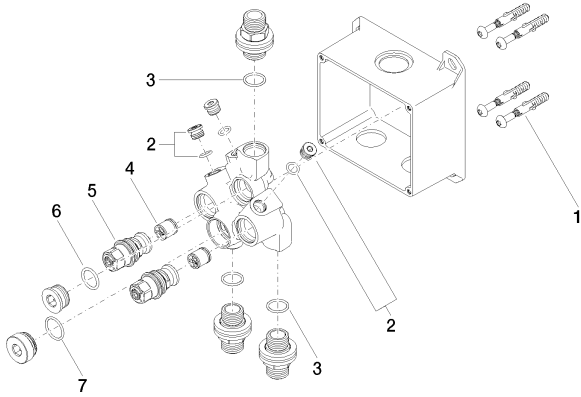

Sink -

eSET Touchfree Lavatory faucet with temperature adjustment for deck-mounted installation -

Article number: 35 740 970-90 0010

- lead-free
- 2x back flow preventer
- 2x inlet 1/2"
- Outlet with high-pressure hose
- Exposed installation
- Compatible with outlets from Vaia, Lissé, CL.1, IMO, Tara., Tara Logic, Meta.02, Deque, Supernova, Symetrics, LULU and MEM
- Not compatible with outlets with pull-rod drains. Please use in combination with pop up drain 10 126 970-FF
- Not compatible with steel basins.
- Additional series and finishes available upon request (xtra Service)

Dimensional drawing

All dimensions in mm / inch = mm x 0,0394

Sink -

eSET Touchfree Lavatory faucet with temperature adjustment for deck-mounted installation -

Article number: 35 740 970-90 0010

Sink -

eSET Touchfree Lavatory faucet with temperature adjustment for deck-mounted installation -

Article number: 35 740 970-90 0010

Spare parts list

Number	Item Number	Designation	Number of units
1	04 30 31 024 01 90	Mounting bracket -	2
2	04 31 20 039 10 90	Washer -	3
3	09 14 10 010 90	Washer -	3
4	09 23 01 040 90	Application -	2
5	09 14 10 056 90	Washer -	2
6	09 24 03 219 90	Nipple -	2
7	09 14 10 117 90	Washer -	1
8	09 14 10 031 90	Washer -	1