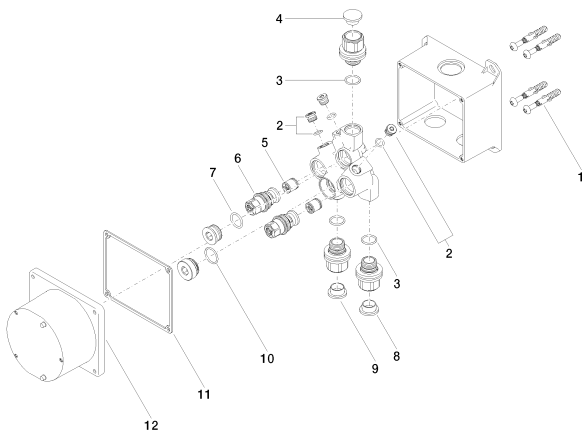

Sink -

eSET Touchfree Lavatory faucet with temperature adjustment for wall-mounted installation -

Article number: 35 741 970-90 0010

- lead-free
- 2x inlet 1/2"
- 2x back flow preventer
- 2x integrated supply stop
- Concealed installation
- Min. rough in depth 3-1/2"
- Max. rough in depth 4-7/8"
- Compatible with outlets from Vaia, Lissé, CL.1, IMO, Tara., Tara Logic, Meta.02, Deque, Supernova, Symetrics, LULU and MEM
- Not compatible with outlets with pull-rod drains. Please use in combination with pop up drain 10 126 970-FF
- Additional series and finishes available upon request (xtra Service)

Dimensional drawing

All dimensions in mm / inch = mm x 0,0394

Sink -

eSET Touchfree Lavatory faucet with temperature adjustment for wall-mounted installation -

Article number: 35 741 970-90 0010

Sink -
eSET Touchfree Lavatory faucet with temperature adjustment for wall-mounted installation -
Article number: 35 741 970-90 0010

Spare parts list

Number	Item Number	Designation	Number of units
1	04 30 31 024 01 90	Mounting bracket -	2
2	04 31 20 039 10 90	Washer -	3
3	09 14 10 010 90	Washer -	3
4	09 31 20 092 90	Plug for European drain -	1
5	09 23 01 040 90	Application -	2
6	04 29 05 031 01 90	insert	2
7	09 14 10 117 90	Washer -	1
8	09 31 20 094 90	Plug for European drain -	1
9	09 31 20 093 90	Plug for European drain -	1
10	09 14 10 031 90	Washer -	1
11	09 14 03 103 90	Washer -	1
12	09 11 11 011 90	Accessories FM -	1