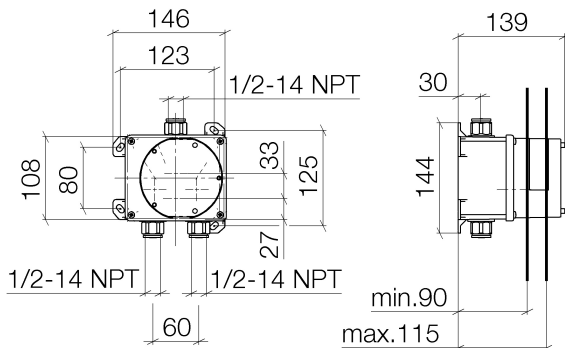

Sink -

eSET Touchfree Lavatory faucet with temperature adjustment for wall-mounted installation -

Article number: 35 741 970-90 0010

- lead-free
- 2x inlet 1/2"
- 2x back flow preventer
- 2x integrated supply stop
- Concealed installation
- Min. rough in depth 3-1/2"
- Max. rough in depth 4-7/8"
- Compatible with outlets from Vaia, Lissé, CL.1, IMO, Tara., Tara Logic, Meta.02, Deque, Supernova, Symetrics, LULU and MEM
- Not compatible with outlets with pull-rod drains. Please use in combination with pop up drain 10 126 970-FF
- Additional series and finishes available upon request (xtra Service)

Dimensional drawing

All dimensions in mm / inch = mm x 0,0394

Sink -

eSET Touchfree Lavatory faucet with temperature adjustment for wall-mounted installation -

Article number: 35 741 970-90 0010

Sink -
eSET Touchfree Lavatory faucet with temperature adjustment for wall-mounted installation -
Article number: 35 741 970-90 0010

Spare parts list

Number	Item Number	Designation	Number of units
1	04 30 31 024 01 90	Mounting bracket -	2
2	04 31 20 039 10 90	Washer -	3
3	09 14 10 010 90	Washer -	3
4	09 31 20 092 90	Plug for European drain -	1
5	09 23 01 040 90	Application -	2
6	04 29 05 031 01 90	insert	2
7	09 14 10 117 90	Washer -	1
8	09 31 20 094 90	Plug for European drain -	1
9	09 31 20 093 90	Plug for European drain -	1
10	09 14 10 031 90	Washer -	1
11	09 14 03 103 90	Washer -	1
12	09 11 11 011 90	Accessories FM -	1