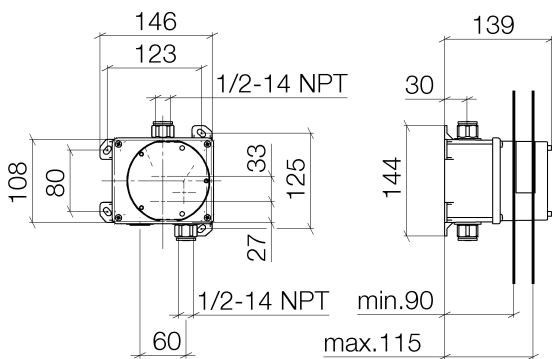

## Sink -

eSET Touchfree Lavatory faucet without temperature adjustment for wall-mounted installation -

Article number: 35 743 970-90 0010

- lead-free
- 1x check valve
- 1x 1/2" male thread connection
- Mud guard
- 1x shut-off
- Concealed installation
- Min. rough in depth 3-1/2"
- Max. rough in depth 4-7/8"
- Compatible with outlets from Vaia, Lissé, CL.1, IMO, Tara., Tara Logic, Meta.02, Deque, Supernova, Symetrics, LULU and MEM
- Not compatible with outlets with pull-rod drains. Please use in combination with pop up drain 10 126 970-FF
- Additional series and finishes available upon request (xtra Service)

## Dimensional drawing

Sink -

eSET Touchfree Lavatory faucet without temperature adjustment for wall-mounted installation -

Article number: 35 743 970-90 0010

All dimensions in mm / inch = mm x 0,0394

Sink -

eSET Touchfree Lavatory faucet without temperature adjustment for wall-mounted installation -

Article number: 35 743 970-90 0010

Spare parts list

Number	Item Number	Designation	Number of units
1	04 30 31 024 01 90	Mounting bracket -	2
2	04 31 20 039 10 90	Washer -	2
3	09 14 10 010 90	Washer -	3
4	09 31 20 092 90	Plug for European drain -	1
5	09 23 01 040 90	Application -	1
6	04 29 05 031 01 90	insert	1
7	09 14 10 117 90	Washer -	1
8	09 31 20 094 90	Plug for European drain -	1
9	09 31 20 093 90	Plug for European drain -	1
10	09 14 10 031 90	Washer -	1
11	09 14 03 103 90	Washer -	1
12	09 11 11 011 90	Accessories FM -	1