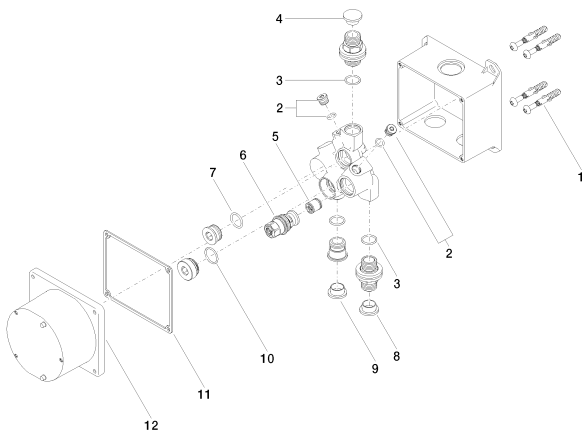

## Sink -

eSET Touchfree Lavatory faucet without temperature adjustment for wall-mounted installation -

Article number: 35 743 970-90 0010

- lead-free
- 1x check valve
- 1x 1/2" male thread connection
- Mud guard
- 1x shut-off
- Concealed installation
- Min. rough in depth 3-1/2"
- Max. rough in depth 4-7/8"
- Compatible with outlets from Vaia, Lissé, CL.1, IMO, Tara., Tara Logic, Meta.02, Deque, Supernova, Symetrics, LULU and MEM
- Not compatible with outlets with pull-rod drains. Please use in combination with pop up drain 10 126 970-FF
- Additional series and finishes available upon request (xtra Service)

## Dimensional drawing

Sink -

eSET Touchfree Lavatory faucet without temperature adjustment for wall-mounted installation -

Article number: 35 743 970-90 0010

All dimensions in mm / inch = mm x 0,0394

Sink -

eSET Touchfree Lavatory faucet without temperature adjustment for wall-mounted installation -

Article number: 35 743 970-90 0010

Spare parts list

Number	Item Number	Designation	Number of units
1	04 30 31 024 01 90	Mounting bracket -	2
2	04 31 20 039 10 90	Washer -	2
3	09 14 10 010 90	Washer -	3
4	09 31 20 092 90	Plug for European drain -	1
5	09 23 01 040 90	Application -	1
6	04 29 05 031 01 90	insert	1
7	09 14 10 117 90	Washer -	1
8	09 31 20 094 90	Plug for European drain -	1
9	09 31 20 093 90	Plug for European drain -	1
10	09 14 10 031 90	Washer -	1
11	09 14 03 103 90	Washer -	1
12	09 11 11 011 90	Accessories FM -	1