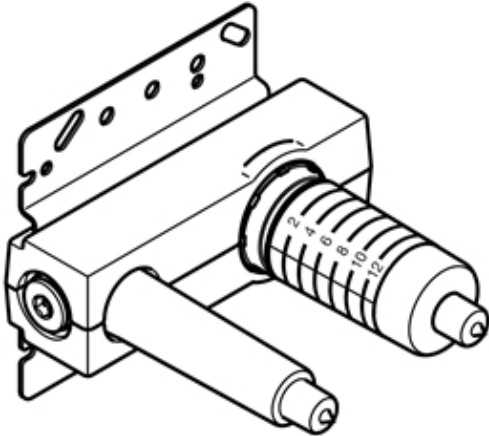

Sink - Concealed rough parts
 Rough for wall-mounted faucet mixer on right -
 Article number: 35 860 970-90 0010

- brass, lead free
- 2x Connection 1/2" IT (cold/warm), DN 15
- 1x female thread 1/2" outlet for wall spout
- 1x outlet 1/2"
- 2x Mud guard
- Water protection
- Sound insulation
- Center to center 3-7/8"
- Wall elbow 1/2" (concealed rough parts) Also compatible with xGrid

Dimensional drawing

	**min	*max
+ 1286997090	100	115
+ 1287097090	100	115

All dimensions in mm / inch = mm x 0,0394

Sink - Concealed rough parts
Rough for wall-mounted faucet mixer on right -
Article number: 35 860 970-90 0010

Flow rate chart

Sink - Concealed rough parts
Rough for wall-mounted faucet mixer on right -
Article number: 35 860 970-90 0010

Recommended article

12 869 970 90
 Extension 3/4" -

12 870 970 90
 Extension 3/4" -

12 880 970 90
 Adapter for reversed water connections -

Spare parts list

Number	Item Number	Designation	Number of units
1	04 31 20 006 00 90	Plug for European drain -	1
2	09 14 10 053 90	O-Ring EPDM 70 17,17 x 1,78 mm -	1
3	09 21 02 173 90	cap	1
4	90 23 01 091 00 90	set	3
5	90 31 20 107 00 90	plug	1
6	09 14 10 190 90	O-Ring EPDM 70 38,0 x 1,5 mm -	2
7	09 21 02 176 90	cap	1
8	04 14 03 074 00 90	Waterproofing -	1