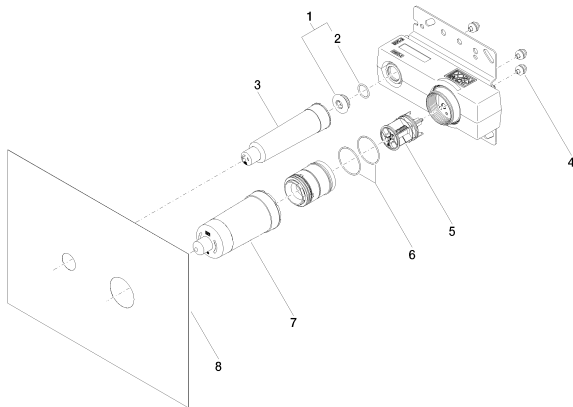

Sink - Concealed rough parts
 Rough for wall-mounted faucet mixer on right -
 Article number: 35 860 970-90 0010

- brass, lead free
- 2x Connection 1/2" IT (cold/warm), DN 15
- 1x female thread 1/2" outlet for wall spout
- 1x outlet 1/2"
- 2x Mud guard
- Water protection
- Sound insulation
- Center to center 3-7/8"
- Wall elbow 1/2" (concealed rough parts) Also compatible with xGrid

Dimensional drawing

	**min	*max
+ 1286997090	100	115
+ 1287097090	100	115

All dimensions in mm / inch = mm x 0,0394

Sink - Concealed rough parts
Rough for wall-mounted faucet mixer on right -
Article number: 35 860 970-90 0010

Flow rate chart

Sink - Concealed rough parts
Rough for wall-mounted faucet mixer on right -
Article number: 35 860 970-90 0010

Recommended article

12 869 970 90
 Extension 3/4" -

12 870 970 90
 Extension 3/4" -

12 880 970 90
 Adapter for reversed water connections -

Spare parts list

Number	Item Number	Designation	Number of units
1	04 31 20 006 00 90	Plug for European drain -	1
2	09 14 10 053 90	O-Ring EPDM 70 17,17 x 1,78 mm -	1
3	09 21 02 173 90	cap	1
4	90 23 01 091 00 90	set	3
5	90 31 20 107 00 90	plug	1
6	09 14 10 190 90	O-Ring EPDM 70 38,0 x 1,5 mm -	2
7	09 21 02 176 90	cap	1
8	04 14 03 074 00 90	Waterproofing -	1