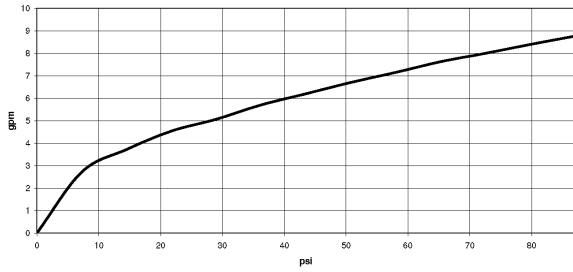

Dimensional drawing

	**min	*max
+ 1286997090	100	115
+ 1287097090	100	115

All dimensions in mm / inch = mm x 0,0394

Sink - Concealed rough parts
Rough for wall-mounted faucet mixer on right -
Article number: 35 860 970-90 0010

Flow rate chart

Sink - Concealed rough parts
Rough for wall-mounted faucet mixer on right -
Article number: 35 860 970-90 0010

Recommended article

12 869 970 90
 Extension 3/4" -

12 870 970 90
 Extension 3/4" -