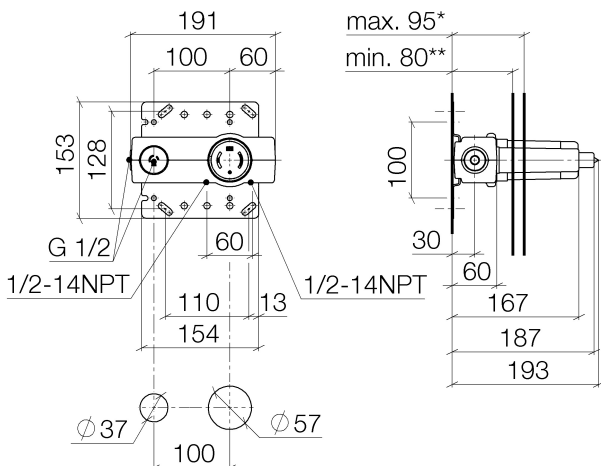

Sink - Concealed rough parts
 Rough for wall-mounted faucet mixer on right -
 Article number: 35 860 970-90 0010

- brass, lead free
- 2x Connection 1/2" IT (cold/warm), DN 15
- 1x female thread 1/2" outlet for wall spout
- 1x outlet 1/2"
- 2x Mud guard
- Water protection
- Sound insulation
- Center to center 3-7/8"
- Wall elbow 1/2" (concealed rough parts) Also compatible with xGrid

Dimensional drawing

	**min	*max
+ 1286997090	100	115
+ 1287097090	100	115

All dimensions in mm / inch = mm x 0,0394

Sink - Concealed rough parts
Rough for wall-mounted faucet mixer on right -
Article number: 35 860 970-90 0010

Flow rate chart

Sink - Concealed rough parts
Rough for wall-mounted faucet mixer on right -
Article number: 35 860 970-90 0010

Recommended article

12 869 970 90
 Extension 3/4" -

12 870 970 90
 Extension 3/4" -

12 880 970 90
 Adapter for reversed water connections -

Spare parts list

Number	Item Number	Designation	Number of units
1	04 31 20 006 00 90	Plug for European drain -	1
2	09 14 10 053 90	O-Ring EPDM 70 17,17 x 1,78 mm -	1
3	09 21 02 173 90	cap	1
4	90 23 01 091 00 90	set	3
5	90 31 20 107 00 90	plug	1
6	09 14 10 190 90	O-Ring EPDM 70 38,0 x 1,5 mm -	2
7	09 21 02 176 90	cap	1
8	04 14 03 074 00 90	Waterproofing -	1