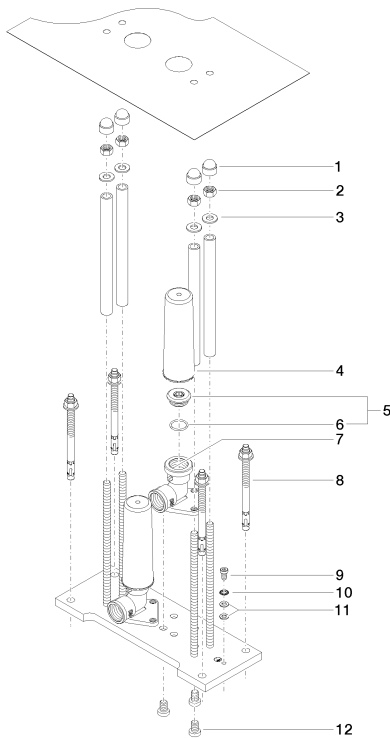

Bathtub - FM products
Floor mounting rough set -
Article number: 35 948 970-90 0010

- 1x 1/2" connection angle
- Mud guard
- Water protection

Dimensional drawing

All dimensions in mm / inch = mm x 0,0394

Bathtub - FM products
Floor mounting rough set -
Article number: 35 948 970-90 0010

Bathtub - FM products
 Floor mounting rough set -
 Article number: 35 948 970-90 0010

Spare parts list

Number	Item Number	Designation	Number of units
1	09 21 02 147 90	cap	4
2	09 23 10 023 90	Mounting bracket -	4
3	09 30 11 045 90	Washer -	4
4	09 21 02 102 90	Protective cap -	1
5	04 31 20 006 00 90	Plug for European drain -	1
6	09 14 10 053 90	Washer -	1
7	09 11 03 042 10 90	Wall connection -	1
8	04 30 35 008 00 90	Mounting bracket -	1
9	09 30 30 085 90	screw	1
10	09 30 11 032 90	Washer -	1
11	09 30 11 048 90	Washer -	2
12	09 30 30 150 90	Mounting bracket -	3