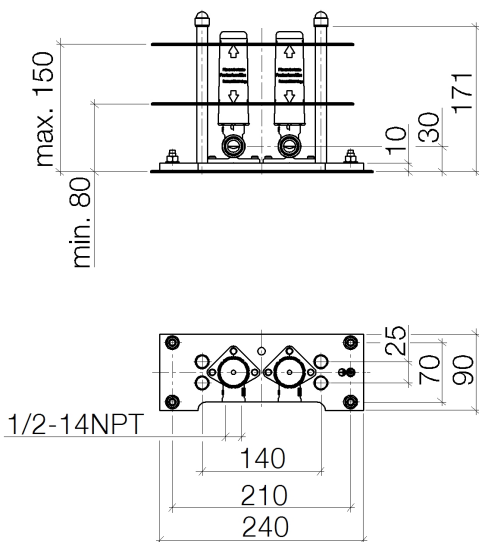

Bathtub - FM products
Floor mounting rough set -
Article number: 35 948 970-90 0010

- 1x 1/2" connection angle
- Mud guard
- Water protection

Dimensional drawing

All dimensions in mm / inch = mm x 0,0394

Bathtub - FM products
Floor mounting rough set -
Article number: 35 948 970-90 0010

Bathtub - FM products
 Floor mounting rough set -
 Article number: 35 948 970-90 0010

Spare parts list

Number	Item Number	Designation	Number of units
1	09 21 02 147 90	cap	4
2	09 23 10 023 90	Mounting bracket -	4
3	09 30 11 045 90	Washer -	4
4	09 21 02 102 90	Protective cap -	1
5	04 31 20 006 00 90	Plug for European drain -	1
6	09 14 10 053 90	Washer -	1
7	09 11 03 042 10 90	Wall connection -	1
8	04 30 35 008 00 90	Mounting bracket -	1
9	09 30 30 085 90	screw	1
10	09 30 11 032 90	Washer -	1
11	09 30 11 048 90	Washer -	2
12	09 30 30 150 90	Mounting bracket -	3