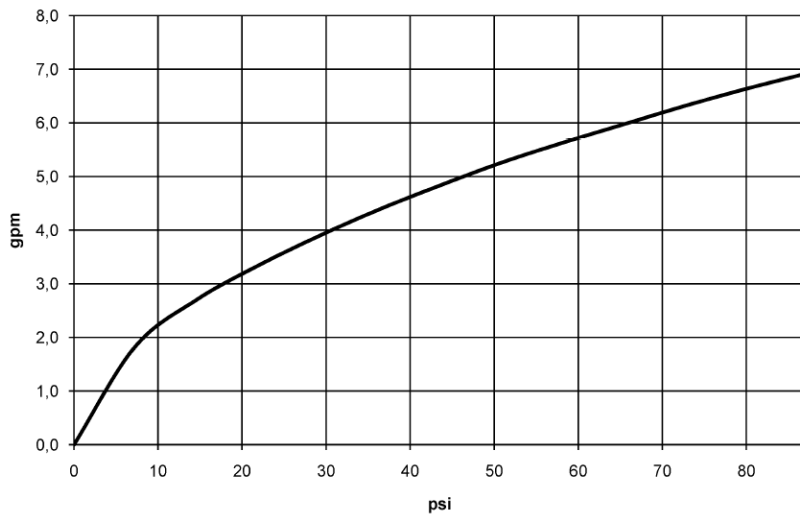

## Dimensional drawing

All dimensions in mm / inch = mm x 0,0394

Shower - LULU  
Concealed thermostat with two-way volume control - polished chrome  
Article number: 36 426 710-00 0010

### Flow rate chart

Shower - LULU

Concealed thermostat with two-way volume control - polished chrome

Article number: 36 426 710-00 0010