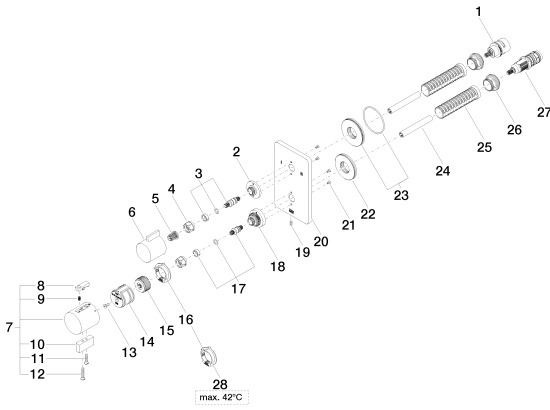

## Dimensional drawing

All dimensions in mm / inch = mm x 0,0394

Shower - LULU  
Concealed thermostat with two-way volume control - polished chrome  
Article number: 36 426 710-00 0010

### Flow rate chart

Shower - LULU

Concealed thermostat with two-way volume control - polished chrome

Article number: 36 426 710-00 0010

## Required article

35 426 970-90 0010

Concealed thermostat with  
integrated supply stops -

Shower - LULU

Concealed thermostat with two-way volume control - polished chrome

Article number: 36 426 710-00 0010

Spare parts list

Number	Item Number	Designation	Number of units
1	90 90 03 163 00 90	Conversion -	1
2	09 12 12 053-00	Mounting bracket - polished chrome	1
3	04 29 06 111 00-00	Wall connection - polished chrome	1
4	09 23 30 023 90	Mounting bracket -	2
5	09 12 12 002 90	Upper part white -	1
6	09 20 67 006-00	Handle - polished chrome	1
7	04 17 33 004 01-00	Handle - polished chrome	1
8	09 21 33 010-00	Conversion - polished chrome	1
9	09 16 02 027 90	Handle -	1
10	09 20 33 006-00	Handle - polished chrome	1
11	09 30 30 159-00	Mounting bracket - polished chrome	1
12	09 30 30 160-00	Mounting bracket - polished chrome	1
13	09 30 30 124 90	Mounting bracket -	1
14	09 12 12 052 90	Mounting bracket -	1
15	09 12 12 054 90	Mounting bracket -	1
16	09 28 10 152 90	Application -	1
17	04 29 06 024 00-00	Wall connection - polished chrome	1
18	09 12 12 051-00	Mounting bracket - polished chrome	1
19	09 31 11 134 90	Mounting bracket -	1
20	09 11 02 264-00	Escutcheon - polished chrome	1
21	09 30 30 157 90	Mounting bracket -	4
22	09 30 01 188 90	Wall connection -	1
23	90 30 01 190 00 90	Wall connection -	1
24	09 23 01 124 90	Hood / sleeve -	2
25	09 18 40 077 90	Hood / sleeve -	2
26	09 24 04 257 90	Mounting bracket -	2
27	90 15 02 012 00 90	Thermostatic cartridge -	1
28	09 28 10 151 90	Application -	1