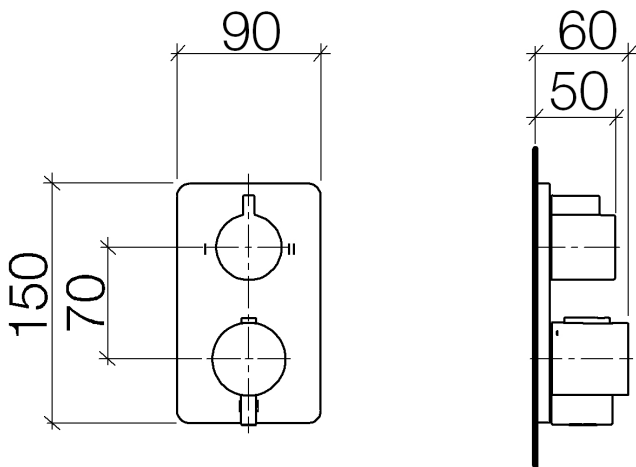

## Shower - LULU

Concealed thermostat with two-way volume control - polished chrome

Article number: 36 426 710-00 0010

- Diverter with integrated volume control and integrated stops
- Cover plate 5-7/8" x 3-1/2"
- Temperature control handle with safety lock at 100 °F/ 38°C
- Max. temperature can be set on the trim

## Dimensional drawing

All dimensions in mm / inch = mm x 0,0394

Shower - LULU  
Concealed thermostat with two-way volume control - polished chrome  
Article number: 36 426 710-00 0010

### Flow rate chart

Shower - LULU

Concealed thermostat with two-way volume control - polished chrome

Article number: 36 426 710-00 0010

## Required article

35 426 970-90 0010

Concealed thermostat with  
integrated supply stops -

Shower - LULU

Concealed thermostat with two-way volume control - polished chrome

Article number: 36 426 710-00 0010