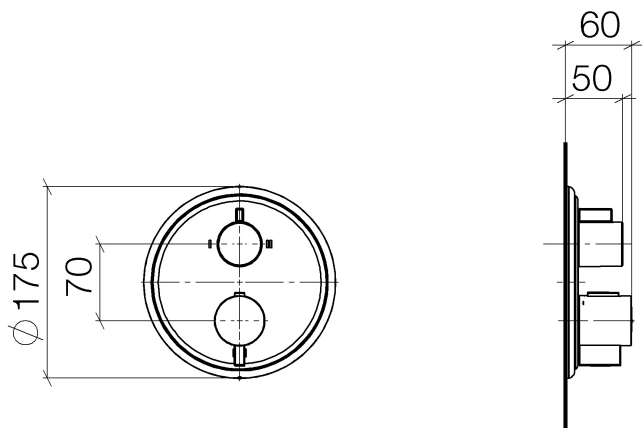

Shower - Madison Flair

Concealed thermostat with two-way volume control - polished chrome

Article number: 36 426 977-00 0010

- Diverter with integrated volume control and integrated stops
- Cover plate Ø 6-7/8"
- Temperature control handle with safety lock at 100 °F/ 38°C
- Max. temperature can be set on the trim

polished chrome

Accessory is required for this item.

Dimensional drawing

All dimensions in mm / inch = mm x 0,0394

Shower - Madison Flair
Concealed thermostat with two-way volume control - polished chrome
Article number: 36 426 977-00 0010

Flow rate chart

Shower - Madison Flair

Concealed thermostat with two-way volume control - polished chrome

Article number: 36 426 977-00 0010

Other surface finishes

platinum matte

36 426 977-06 0010

platinum

35 426 970-90 0010

Concealed thermostat with integrated supply stops -

Shower - Madison Flair

Concealed thermostat with two-way volume control - polished chrome

Article number: 36 426 977-00 0010

Spare parts list