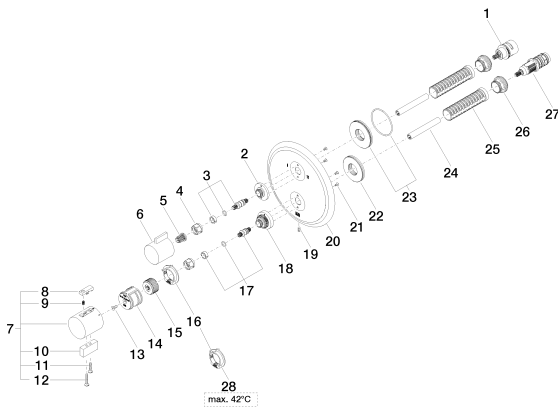

polished chrome

Accessory is required for this item.

Dimensional drawing

All dimensions in mm / inch = mm x 0,0394

Shower - Madison Flair
Concealed thermostat with two-way volume control - polished chrome
Article number: 36 426 977-00 0010

35 426 970-90 0010

Concealed thermostat with integrated supply stops -

Shower - Madison Flair

Concealed thermostat with two-way volume control - polished chrome

Article number: 36 426 977-00 0010

Spare parts list

Number	Item Number	Designation	Number of units
1	90 90 03 163 00 90	Conversion -	1
2	09 12 12 053-00	Mounting bracket - polished chrome	1
3	04 29 06 111 00-00	Wall connection - polished chrome	1
4	09 23 30 023 90	Mounting bracket -	2
5	09 12 12 002 90	Upper part white -	1
6	09 20 67 006-00	Handle - polished chrome	1
7	04 17 33 006 00-00	Handle - polished chrome	1
8	09 21 33 010-00	Conversion - polished chrome	1
9	09 16 02 027 90	Handle -	1
10	09 20 33 006-00	Handle - polished chrome	1
11	09 30 30 159-00	Mounting bracket - polished chrome	1
12	09 30 30 160-00	Mounting bracket - polished chrome	1
13	09 30 30 124 90	Mounting bracket -	1
14	09 12 12 052 90	Mounting bracket -	1
15	09 12 12 054 90	Mounting bracket -	1
16	09 28 10 152 90	Application -	1
17	04 29 06 024 00-00	Wall connection - polished chrome	1
18	09 12 12 051-00	Mounting bracket - polished chrome	1
19	09 31 11 134 90	Mounting bracket -	1
20	09 11 02 309-00	Escutcheon - polished chrome	1
21	09 30 30 157 90	Mounting bracket -	4
22	09 30 01 188 90	Wall connection -	1
23	90 30 01 190 00 90	Wall connection -	1
24	09 23 01 124 90	Hood / sleeve -	2
25	09 18 40 077 90	Hood / sleeve -	2
26	09 24 04 257 90	Mounting bracket -	2
27	90 15 02 012 00 90	Thermostatic cartridge -	1
28	09 28 10 151 90	Application -	1