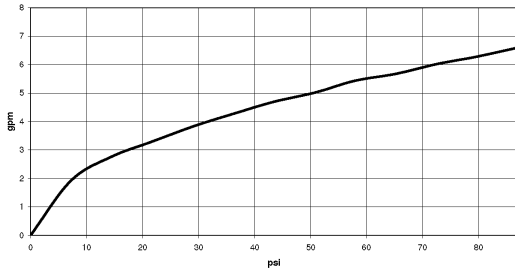

Shower - Madison Flair

Concealed thermostat with two-way volume control - polished chrome

Article number: 36 426 977-00 0010

- Diverter with integrated volume control and integrated stops
- Cover plate Ø 6-7/8"
- Temperature control handle with safety lock at 100 °F/ 38°C
- Max. temperature can be set on the trim

polished chrome

Accessory is required for this item.

Dimensional drawing

All dimensions in mm / inch = mm x 0,0394

Shower - Madison Flair
Concealed thermostat with two-way volume control - polished chrome
Article number: 36 426 977-00 0010

Flow rate chart

Shower - Madison Flair

Concealed thermostat with two-way volume control - polished chrome

Article number: 36 426 977-00 0010

Other surface finishes

platinum matte

36 426 977-06 0010

platinum