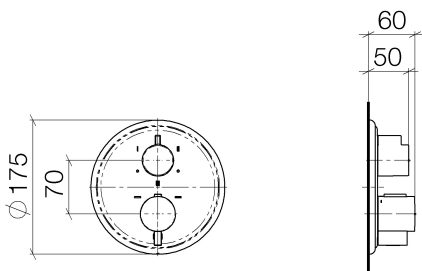

## Shower - Madison Flair

Concealed thermostat with three-way volume control - polished chrome

Article number: 36 428 977-00 0010

- Diverter with integrated volume control and integrated stops
- Cover plate Ø 6-7/8"
- Temperature control handle with safety lock at 100 °F/ 38°C
- Max. temperature can be set on the trim
- (ADA)

## Dimensional drawing

All dimensions in mm / inch = mm x 0,0394

Shower - Madison Flair

Concealed thermostat with three-way volume control - polished chrome

Article number: 36 428 977-00 0010

## Shower - Madison Flair

Concealed thermostat with three-way volume control - polished chrome

Article number: 36 428 977-00 0010