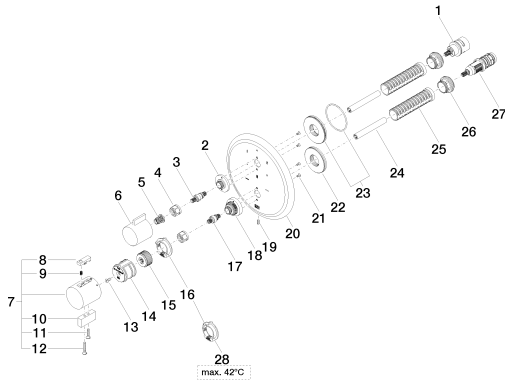

## Dimensional drawing

All dimensions in mm / inch = mm x 0,0394

Shower - Madison Flair

Concealed thermostat with three-way volume control - polished chrome

Article number: 36 428 977-00 0010

### Required article

35 428 970-90 0010

Concealed thermostat with integrated supply stops -

Shower - Madison Flair

Concealed thermostat with three-way volume control - polished chrome

Article number: 36 428 977-00 0010

Spare parts list

Number	Item Number	Designation	Number of units
1	90 90 03 168 00 90	diverter	1
2	09 12 12 053-00	Mounting bracket - polished chrome	1
3	04 29 06 111 00-00	Wall connection - polished chrome	1
4	09 23 30 023 90	Mounting bracket -	2
5	09 12 12 002 90	Upper part white -	1
6	09 20 67 006-00	Handle - polished chrome	1
7	04 17 33 006 00-00	Handle - polished chrome	1
8	09 21 33 010-00	Conversion - polished chrome	1
9	09 16 02 027 90	Handle -	1
10	09 20 33 006-00	Handle - polished chrome	1
11	09 30 30 159-00	Mounting bracket - polished chrome	1
12	09 30 30 160-00	Mounting bracket - polished chrome	1
13	09 30 30 124 90	Mounting bracket -	1
14	09 12 12 052 90	Mounting bracket -	1
15	09 12 12 054 90	Mounting bracket -	1
16	09 28 10 152 90	Application -	1
17	04 29 06 024 00-00	Wall connection - polished chrome	1
18	09 12 12 051-00	Mounting bracket - polished chrome	1
19	09 31 11 134 90	Mounting bracket -	1
20	09 11 02 166-00	Escutcheon - polished chrome	1
21	09 30 30 157 90	Mounting bracket -	4
22	09 30 01 188 90	Wall connection -	1
23	90 30 01 190 00 90	Wall connection -	1
24	09 23 01 124 90	Hood / sleeve -	2
25	09 18 40 077 90	Hood / sleeve -	2
26	09 24 04 257 90	Mounting bracket -	2
27	90 15 02 012 00 90	Thermostatic cartridge -	1
28	09 28 10 151 90	Application -	1