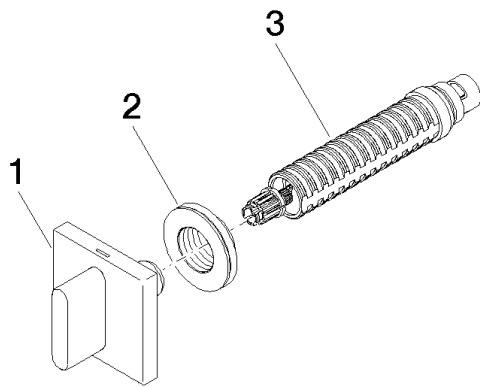

Required article

35 607 970-90 0010

Rough for volume control 1/2"

Sink - CL.1

Volume Control clockwise-closing cold 1/2" - polished chrome

Article number: 36 607 706-00

Spare parts list

Number	Item Number	Designation	Number of units
1	90 20 70 051 02-00	Handle - polished chrome	1
2	09 21 02 108 90	Hood / sleeve -	1
3	90 90 03 143 00 90	Upper part clockwise-closing 1/2" -	1