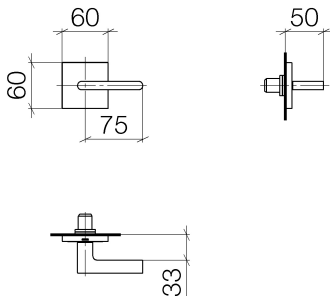

## Sink - CL.1

Volume Control clockwise-closing cold 1/2" - polished chrome

Article number: 36 607 716-00

- Flange 2-3/8" x 2-3/8"
- Ceramic disc cartridge
- (ADA)

polished chrome

Accessory is required for this item.

## Dimensional drawing

All dimensions in mm / inch = mm x 0,0394

Sink - CL.1

Volume Control clockwise-closing cold 1/2" - polished chrome

Article number: 36 607 716-00

## Sink - CL.1

Volume Control clockwise-closing cold 1/2" - polished chrome

Article number: 36 607 716-00

### Spare parts list

| Number | Item Number        | Designation                         | Number of units |
|--------|--------------------|-------------------------------------|-----------------|
| 1      | 90 20 70 057 04-00 | Handle - polished chrome            | 1               |
| 2      | 09 21 02 108 90    | Hood / sleeve -                     | 1               |
| 3      | 90 90 03 143 00 90 | Upper part clockwise-closing 1/2" - | 1               |