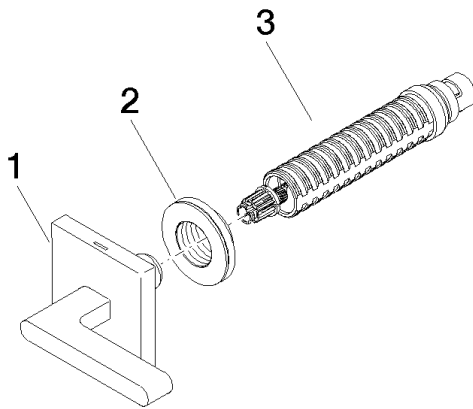

### Required article

35 607 970-90 0010

Rough for volume control 1/2"

Sink - CL.1

Volume Control clockwise-closing cold 1/2" - polished chrome

Article number: 36 607 716-00

### Spare parts list

| Number | Item Number        | Designation                         | Number of units |
|--------|--------------------|-------------------------------------|-----------------|
| 1      | 90 20 70 057 04-00 | Handle - polished chrome            | 1               |
| 2      | 09 21 02 108 90    | Hood / sleeve -                     | 1               |
| 3      | 90 90 03 143 00 90 | Upper part clockwise-closing 1/2" - | 1               |