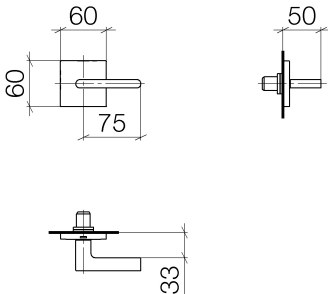

Sink - CL.1

Volume Control counter-clockwise closing hot 1/2" - polished chrome

Article number: 36 607 717-00

- Flange 2-3/8" x 2-3/8"
- Ceramic disc cartridge
- (ADA)

polished chrome

Accessory is required for this item.

Dimensional drawing

All dimensions in mm / inch = mm x 0,0394

Sink - CL.1

Volume Control counter-clockwise closing hot 1/2" - polished chrome

Article number: 36 607 717-00

Sink - CL.1

Volume Control counter-clockwise closing hot 1/2" - polished chrome

Required article

35 607 970-90 0010

Rough for volume control 1/2"