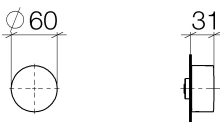

Shower - CL.1

Volume Control clockwise-closing cold 1/2" - polished chrome

Article number: 36 607 741-00

- Without flange
- Handle Ø 2-3/8"
- Ceramic disc cartridge

polished chrome

Accessory is required for this item.

## Dimensional drawing

All dimensions in mm / inch = mm x 0,0394

Shower - CL.1

Volume Control clockwise-closing cold 1/2" - polished chrome

Article number: 36 607 741-00

Shower - CL.1

Volume Control clockwise-closing cold 1/2" - polished chrome

## Required article

35 607 970-90 0010

Rough for volume control 1/2"

-

Shower - CL.1

Volume Control clockwise-closing cold 1/2" - polished chrome

Article number: 36 607 741-00