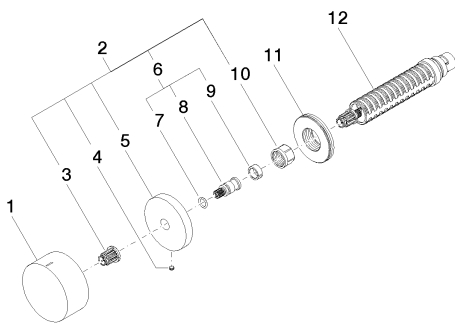

## Required article

35 607 970-90 0010

Rough for volume control 1/2"

-

Shower - CL.1

Volume Control clockwise-closing cold 1/2" - polished chrome

Article number: 36 607 741-00

## Spare parts list

| Number | Item Number        | Designation                             | Number of units |
|--------|--------------------|---|-----------------|
| 1      | 09 20 74 020-00    | handle ( cold )                         | 1               |
| 2      | 04 27 74 004 00-00 | rosette                                 | 1               |
| 3      | 09 12 12 002 90    | Upper part white -                      | 1               |
| 4      | 09 31 11 055 90    | Mounting bracket -                      | 1               |
| 5      | 09 27 74 004-00    | rosette                                 | 1               |
| 6      | 04 29 06 020 00-00 | Wall connection -<br>polished chrome    | 1               |
| 7      | 09 14 10 060 90    | O-Ring 8,0 x 1,5 mm -                   | 1               |
| 8      | 09 29 06 020-00    | Wall connection -<br>polished chrome    | 1               |
| 9      | 09 14 15 020 90    | Ring -                                  | 1               |
| 10     | 09 23 30 023 90    | Mounting bracket -                      | 1               |
| 11     | 09 30 01 107 90    | Wall connection -                       | 1               |
| 12     | 90 90 03 143 00 90 | Upper part clockwise-<br>closing 1/2" - | 1               |