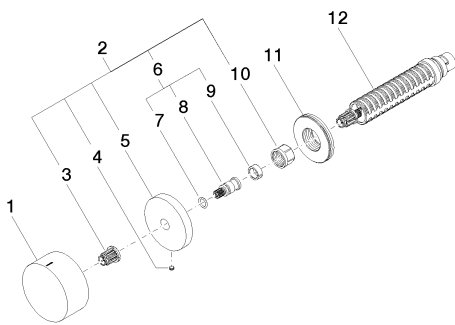

Dimensional drawing

All dimensions in mm / inch = mm x 0,0394

Shower - CL.1

Volume Control counter-clockwise closing hot 1/2" - polished chrome

Article number: 36 607 742-00

Shower - CL.1

Volume Control counter-clockwise closing hot 1/2" - polished chrome

Required article

35 607 970-90 0010

Rough for volume control 1/2"

-

Shower - CL.1

Volume Control counter-clockwise closing hot 1/2" - polished chrome

Article number: 36 607 742-00

Spare parts list

Number	Item Number	Designation	Number of units
1	09 20 74 021-00	handle (hot)	1
2	04 27 74 004 00-00	rosette	1
3	09 12 12 002 90	Upper part white -	1
4	09 31 11 055 90	Mounting bracket -	1
5	09 27 74 004-00	rosette	1
6	04 29 06 020 00-00	Wall connection - polished chrome	1
7	09 14 10 060 90	O-Ring 8,0 x 1,5 mm -	1
8	09 29 06 020-00	Wall connection - polished chrome	1
9	09 14 15 020 90	Ring -	1
10	09 23 30 023 90	Mounting bracket -	1
11	09 30 01 107 90	Wall connection -	1
12	90 90 03 142 00 90	Upper part counter- clockwise closing 1/2" -	1