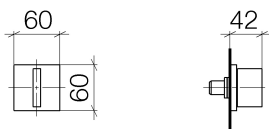

Shower - MEM

Volume Control clockwise-closing 1/2" - polished chrome

Article number: 36 607 782-00

- Flange 2-3/8" x 2-3/8"
- Ceramic disc cartridge
- (ADA)

polished chrome

Accessory is required for this item.

Dimensional drawing

All dimensions in mm / inch = mm x 0,0394

Shower - MEM

Volume Control clockwise-closing 1/2" - polished chrome

Article number: 36 607 782-00

Shower - MEM

Volume Control clockwise-closing 1/2" - polished chrome

Rough for volume control 1/2"

-

Shower - MEM

Volume Control clockwise-closing 1/2" - polished chrome

Article number: 36 607 782-00

Spare parts list

Number	Item Number	Designation	Number of units
1	90 90 03 143 00 90	Upper part clockwise-closing 1/2" -	1
2	09 21 02 108 90	Hood / sleeve -	1
3	90 20 78 002 02-00	Handle - polished chrome	1
4	04 20 78 002 01-00	Handle - polished chrome	1