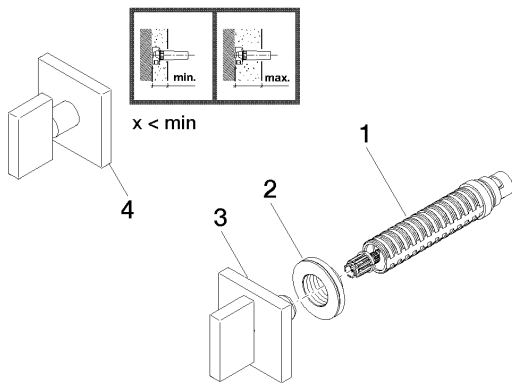

Rough for volume control 1/2"

-

Shower - MEM

Volume Control clockwise-closing 1/2" - polished chrome

Article number: 36 607 782-00

Spare parts list

Number	Item Number	Designation	Number of units
1	90 90 03 143 00 90	Upper part clockwise-closing 1/2" -	1
2	09 21 02 108 90	Hood / sleeve -	1
3	90 20 78 002 02-00	Handle - polished chrome	1
4	04 20 78 002 01-00	Handle - polished chrome	1