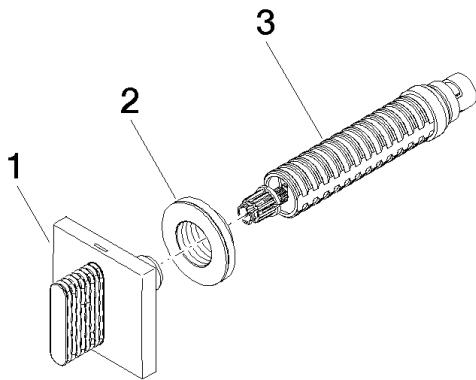

Required article

35 607 970-90 0010

Rough for volume control 1/2"

Sink - CL.1

Volume Control clockwise-closing cold 1/2" - polished chrome

Article number: 36 627 706-00

Spare parts list

Number	Item Number	Designation	Number of units
1	90 20 70 053 02-00	Handle - polished chrome	1
2	09 21 02 108 90	Hood / sleeve -	1
3	90 90 03 143 00 90	Upper part clockwise-closing 1/2" -	1