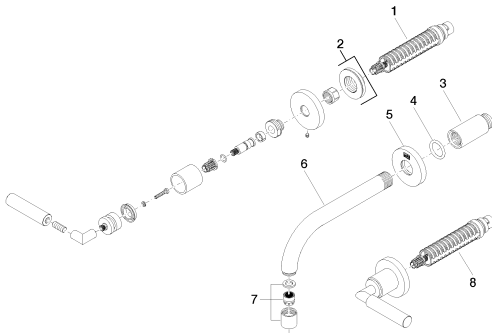

### Flow rate chart

Sink - Tara.

Wall-mounted three-hole lavatory mixer without drain - polished chrome

Article number: 36 707 882-00 0010

### Required article

35 707 970-90 0010

Rough for wall-mounted  
faucet spout in center -

35 712 970-90 0010

Rough for wall-mounted  
faucet flexible positioning -

Sink - Tara.

Wall-mounted three-hole lavatory mixer without drain - polished chrome

### Spare parts list

Number	Item Number	Designation	Number of units
1	90 90 03 156 00 90	Ceramic cartridge counter-clockwise closing -	1
2	36 310 882-00	Volume Control - polished chrome	2
3	09 24 03 081 10 90	Extension -	1
4	09 14 10 026 90	Washer -	1
5	09 27 22 503-00	Escutcheon - polished chrome	1
6	04 28 22 089 10-00	Outlet - polished chrome	1
7	90 23 01 019 02-00	Aerator - polished chrome	1
8	90 90 03 157 00 90	Ceramic cartridge clockwise-closing -	1