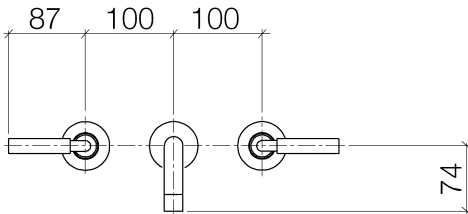

Sink - Tara.

Wall-mounted three-hole lavatory mixer without drain - polished chrome

Article number: 36 707 882-00 0010

- 6-1/4" Projection
- Rigid spout
- Round aerated stream
- Valve hole diameter 1-5/8"
- Spout hole diameter 1-5/8"
- Flange diameter 2-1/8"
- Water flow rate limited to max. 1.2 gpm
- lead-free
- (ADA)

## Dimensional drawing

Sink - Tara.

Wall-mounted three-hole lavatory mixer without drain - polished chrome

Article number: 36 707 882-00 0010

All dimensions in mm / inch = mm x 0,0394

### Flow rate chart

Sink - Tara.

Wall-mounted three-hole lavatory mixer without drain - polished chrome

Article number: 36 707 882-00 0010