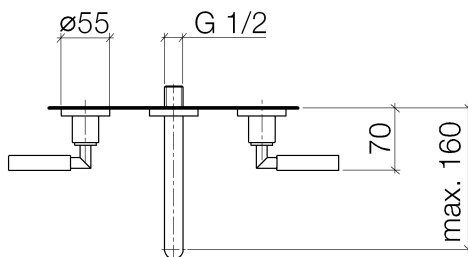

Sink - Tara.

Wall-mounted three-hole lavatory mixer without drain - polished chrome

Article number: 36 707 882-00 0010

- 6-1/4" Projection
- Rigid spout
- Round aerated stream
- Valve hole diameter 1-5/8"
- Spout hole diameter 1-5/8"
- Flange diameter 2-1/8"
- Water flow rate limited to max. 1.2 gpm
- lead-free
- (ADA)

## Dimensional drawing

Sink - Tara.

Wall-mounted three-hole lavatory mixer without drain - polished chrome

Article number: 36 707 882-00 0010

All dimensions in mm / inch = mm x 0,0394

### Flow rate chart

Sink - Tara.

Wall-mounted three-hole lavatory mixer without drain - polished chrome

Article number: 36 707 882-00 0010