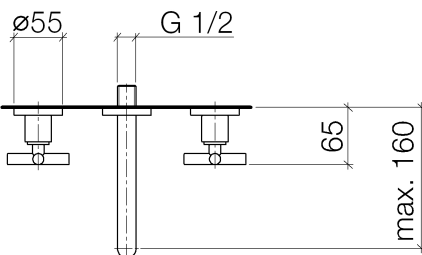

Sink - Tara.

Wall-mounted three-hole lavatory mixer without drain - polished chrome

Article number: 36 707 892-00 0010

- 6-1/4" Projection
- Rigid spout
- Round aerated stream
- Valve hole diameter 1-5/8"
- Spout hole diameter 1-5/8"
- Flanges, diameter 2-1/8"
- Water flow rate limited to max. 1.2 gpm
- lead-free

polished chrome

Accessory is required for this item.

Dimensional drawing

Sink - Tara.

Wall-mounted three-hole lavatory mixer without drain - polished chrome

Article number: 36 707 892-00 0010

All dimensions in mm / inch = mm x 0,0394

Flow rate chart

Sink - Tara.

Wall-mounted three-hole lavatory mixer without drain - polished chrome

Article number: 36 707 892-00 0010

Other surface finishes

platinum matte

36 707 892-06 0010

platinum

Rough for wall-mounted faucet spout on right -

Sink - Tara.

Wall-mounted three-hole lavatory mixer without drain - polished chrome

Article number: 36 707 892-00 0010

Spare parts list

Number	Item Number	Designation	Number of units
1	90 90 03 157 00 90	Ceramic cartridge clockwise-closing -	2
2	36 310 892-00	Volume Control - polished chrome	2
3	09 24 03 081 10 90	Extension -	1
4	09 14 10 026 90	Washer -	1
5	09 27 22 503-00	Escutcheon - polished chrome	1
6	04 28 22 089 10-00	Outlet - polished chrome	1
7	90 23 01 019 02-00	Aerator - polished chrome	1