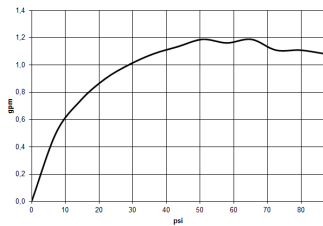

Sink - Tara.

Wall-mounted three-hole lavatory mixer without drain - polished chrome

Article number: 36 707 892-00 0010

- 6-1/4" Projection
- Rigid spout
- Round aerated stream
- Valve hole diameter 1-5/8"
- Spout hole diameter 1-5/8"
- Flanges, diameter 2-1/8"
- Water flow rate limited to max. 1.2 gpm
- lead-free

polished chrome

Accessory is required for this item.

Dimensional drawing

Sink - Tara.

Wall-mounted three-hole lavatory mixer without drain - polished chrome

Article number: 36 707 892-00 0010

All dimensions in mm / inch = mm x 0,0394

Flow rate chart

Sink - Tara.

Wall-mounted three-hole lavatory mixer without drain - polished chrome

Article number: 36 707 892-00 0010

Other surface finishes

platinum matte

36 707 892-06 0010

platinum