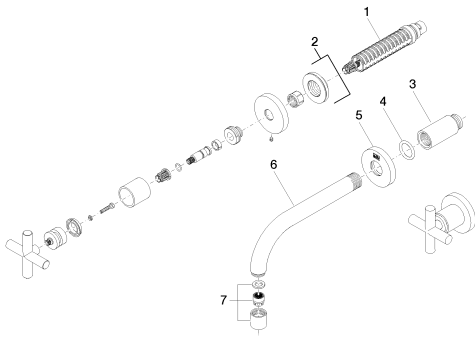

Sink - Tara.

Wall-mounted three-hole lavatory mixer without drain - polished chrome

Article number: 36 707 892-00 0010

- 6-1/4" Projection
- Rigid spout
- Round aerated stream
- Valve hole diameter 1-5/8"
- Spout hole diameter 1-5/8"
- Flanges, diameter 2-1/8"
- Water flow rate limited to max. 1.2 gpm
- lead-free

Flow rate chart

Sink - Tara.

Wall-mounted three-hole lavatory mixer without drain - polished chrome

Article number: 36 707 892-00 0010

Other surface finishes

platinum matte

36 707 892-06 0010

platinum

35 707 970-90 0010

Rough for wall-mounted faucet spout in center -

35 712 970-90 0010

Rough for wall-mounted faucet flexible positioning -

35 713 970-90 0010

Rough for wall-mounted faucet spout on left -

35 714 970-90 0010

Rough for wall-mounted faucet spout on right -

Sink - Tara.

Wall-mounted three-hole lavatory mixer without drain - polished chrome

Article number: 36 707 892-00 0010

Spare parts list

Number	Item Number	Designation	Number of units
1	90 90 03 157 00 90	Ceramic cartridge clockwise-closing -	2
2	36 310 892-00	Volume Control - polished chrome	2
3	09 24 03 081 10 90	Extension -	1
4	09 14 10 026 90	Washer -	1
5	09 27 22 503-00	Escutcheon - polished chrome	1
6	04 28 22 089 10-00	Outlet - polished chrome	1
7	90 23 01 019 02-00	Aerator - polished chrome	1