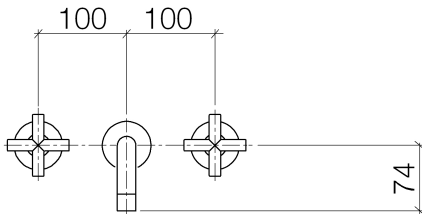

Sink - Tara.

Wall-mounted three-hole lavatory mixer without drain - polished chrome

Article number: 36 707 892-00 0010

- 6-1/4" Projection
- Rigid spout
- Round aerated stream
- Valve hole diameter 1-5/8"
- Spout hole diameter 1-5/8"
- Flanges, diameter 2-1/8"
- Water flow rate limited to max. 1.2 gpm
- lead-free

polished chrome

Accessory is required for this item.

Dimensional drawing

Sink - Tara.

Wall-mounted three-hole lavatory mixer without drain - polished chrome

Article number: 36 707 892-00 0010

All dimensions in mm / inch = mm x 0,0394

Flow rate chart

Sink - Tara.

Wall-mounted three-hole lavatory mixer without drain - polished chrome

Article number: 36 707 892-00 0010

Other surface finishes

platinum matte

36 707 892-06 0010

platinum

Rough for wall-mounted faucet spout on right -

Sink - Tara.

Wall-mounted three-hole lavatory mixer without drain - polished chrome

Article number: 36 707 892-00 0010

Spare parts list

Number	Item Number	Designation	Number of units
1	90 90 03 157 00 90	Ceramic cartridge clockwise-closing -	2
2	36 310 892-00	Volume Control - polished chrome	2
3	09 24 03 081 10 90	Extension -	1
4	09 14 10 026 90	Washer -	1
5	09 27 22 503-00	Escutcheon - polished chrome	1
6	04 28 22 089 10-00	Outlet - polished chrome	1
7	90 23 01 019 02-00	Aerator - polished chrome	1