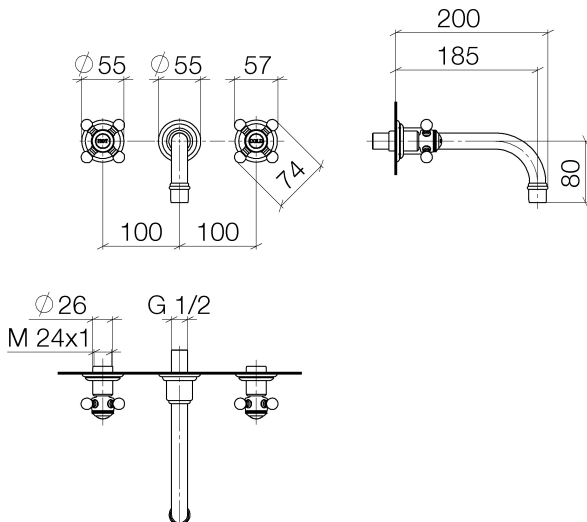

Sink - Madison

Wall-mounted three-hole lavatory mixer without drain - polished chrome

Article number: 36 712 361-00 0010

- 7-1/2" Projection
- Rigid spout
- Round aerated stream
- Valve hole diameter 1-5/8"
- Spout hole diameter 1-5/8"
- Flanges \varnothing 2-1/8"
- Water flow rate limited to max. 1.2 gpm
- lead-free

polished chrome

Accessory is required for this item.

Dimensional drawing

Sink - Madison

Wall-mounted three-hole lavatory mixer without drain - polished chrome

Article number: 36 712 361-00 0010

All dimensions in mm / inch = mm x 0,0394

Flow rate chart

Sink - Madison

Wall-mounted three-hole lavatory mixer without drain - polished chrome

Article number: 36 712 361-00 0010

Other surface finishes

platinum matte

36 712 361-06 0010

platinum

35 707 970-90 0010

Rough for wall-mounted
faucet spout in center -

35 712 970-90 0010

Rough for wall-mounted
faucet flexible positioning -

Sink - Madison

Wall-mounted three-hole lavatory mixer without drain - polished chrome