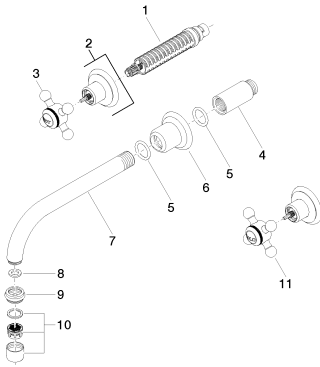

35 707 970-90 0010

Rough for wall-mounted
faucet spout in center -

35 712 970-90 0010

Rough for wall-mounted
faucet flexible positioning -

Sink - Madison

Wall-mounted three-hole lavatory mixer without drain - polished chrome

Article number: 36 712 361-00 0010

Spare parts list

36 712 361-FF 0010

Number	Item Number	Designation	Number of units
1	90 90 03 157 00 90	Ceramic cartridge clockwise-closing -	2
2	36 310 361-00	Volume Control - polished chrome	2
3	04 20 36 100 01-00	Handle - polished chrome	1
4	09 24 03 081 10 90	Extension -	1
5	09 14 10 026 90	Washer -	2
6	09 27 36 010-00	Escutcheon - polished chrome	1
7	04 28 22 090 10-00	Outlet - polished chrome	1
8	09 14 05 020 90	Washer -	1
9	09 24 03 022 10-00	Nipple - polished chrome	1
10	90 23 01 119 04-00	Aerator - polished chrome	1
11	04 20 36 100 00-00	Handle - polished chrome	1