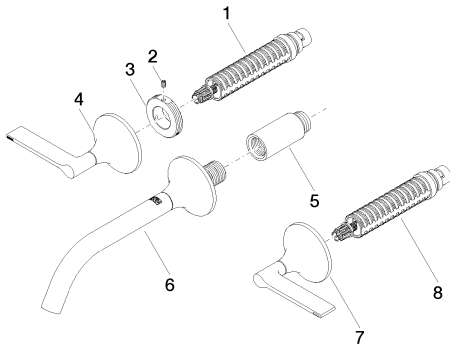

### Required article

35 707 970-90 0010

Rough for wall-mounted  
faucet spout in center -

35 712 970-90 0010

Rough for wall-mounted  
faucet flexible positioning -

Sink - VAIA

Wall-mounted three-hole lavatory mixer without drain - platinum matte

Article number: 36 712 819-06 0010

Spare parts list

Number	Item Number	Designation	Number of units
1	90 90 03 157 00 90	Ceramic cartridge clockwise-closing -	1
2	09 31 11 008 90	Mounting bracket -	2
3	09 21 02 163 90	Mounting bracket -	2
4	90 20 80 013 00-06	Operating element - platinum matte	1
5	09 24 03 081 10 90	Extension -	1
6	13 800 809-06 0010	Lavatory spout, wall-mounted without drain - platinum matte	1
7	90 20 80 012 00-06	Operating element - platinum matte	1
8	90 90 03 156 00 90	Ceramic cartridge counter-clockwise closing -	1