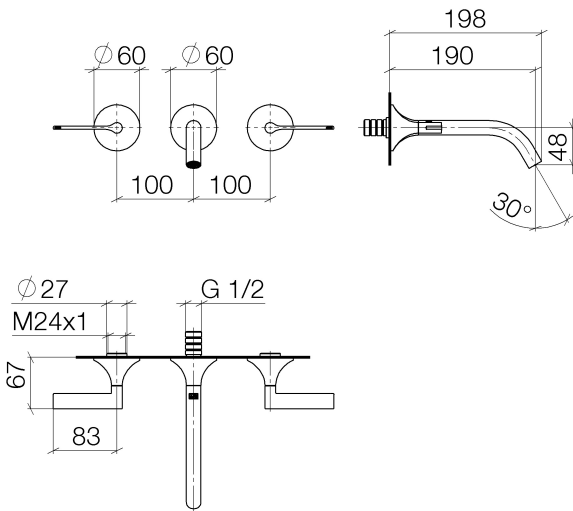

## Sink - VAIA

Wall-mounted three-hole lavatory mixer without drain - platinum matte

Article number: 36 712 819-06 0010

- 7-1/2" Projection
- Rigid spout
- Round aerated stream
- Valve hole diameter 1-1/2"
- Spout hole diameter 1-1/2"
- Flanges, diameter 2-3/8"
- Water flow rate limited to max. 1.2 gpm
- lead-free

## Dimensional drawing

## Sink - VAIA

Wall-mounted three-hole lavatory mixer without drain - platinum matte

Article number: 36 712 819-06 0010

All dimensions in mm / inch = mm x 0,0394

Article number: 36 712 819-06 0010

Spare parts list

Number	Item Number	Designation	Number of units
1	90 90 03 157 00 90	Ceramic cartridge clockwise-closing -	1
2	09 31 11 008 90	Mounting bracket -	2
3	09 21 02 163 90	Mounting bracket -	2
4	90 20 80 013 00-06	Operating element - platinum matte	1
5	09 24 03 081 10 90	Extension -	1
6	13 800 809-06 0010	Lavatory spout, wall-mounted without drain - platinum matte	1
7	90 20 80 012 00-06	Operating element - platinum matte	1
8	90 90 03 156 00 90	Ceramic cartridge counter-clockwise closing -	1