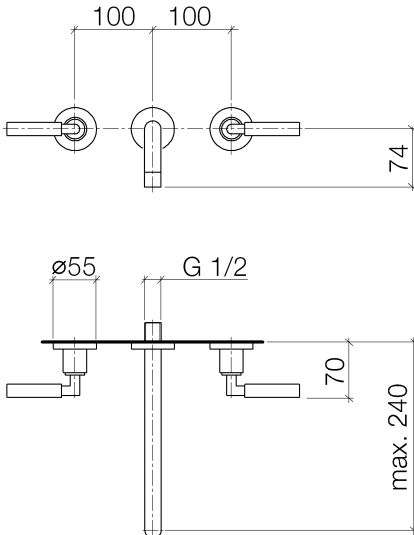

Sink - Tara.

Wall-mounted three-hole lavatory mixer without drain - polished chrome

Article number: 36 717 882-00 0010

- 9-1/2" Projection
- Rigid spout
- Round aerated stream
- Valve hole diameter 1-5/8"
- Spout hole diameter 1-5/8"
- Flange diameter 2-1/8"
- Water flow rate limited to max. 1.2 gpm
- lead-free
- (ADA)

polished chrome

Accessory is required for this item.

Dimensional drawing

Sink - Tara.

Wall-mounted three-hole lavatory mixer without drain - polished chrome

Article number: 36 717 882-00 0010

All dimensions in mm / inch = mm x 0,0394

Flow rate chart

Sink - Tara.

Wall-mounted three-hole lavatory mixer without drain - polished chrome

Article number: 36 717 882-00 0010

Other surface finishes

platinum matte

36 717 882-06 0010

platinum

35 707 970-90 0010

Rough for wall-mounted faucet spout in center -

35 712 970-90 0010

Rough for wall-mounted faucet flexible positioning -

Sink - Tara.

Wall-mounted three-hole lavatory mixer without drain - polished chrome