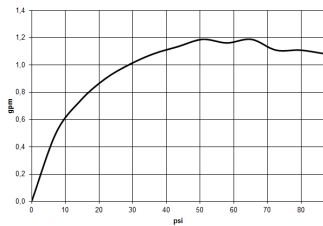

Sink - Tara.

Wall-mounted three-hole lavatory mixer without drain - polished chrome

Article number: 36 717 882-00 0010

- 9-1/2" Projection
- Rigid spout
- Round aerated stream
- Valve hole diameter 1-5/8"
- Spout hole diameter 1-5/8"
- Flange diameter 2-1/8"
- Water flow rate limited to max. 1.2 gpm
- lead-free
- (ADA)

polished chrome

Accessory is required for this item.

Dimensional drawing

Sink - Tara.

Wall-mounted three-hole lavatory mixer without drain - polished chrome

Article number: 36 717 882-00 0010

All dimensions in mm / inch = mm x 0,0394

Flow rate chart

Sink - Tara.

Wall-mounted three-hole lavatory mixer without drain - polished chrome

Article number: 36 717 882-00 0010

Other surface finishes

platinum matte

36 717 882-06 0010

platinum