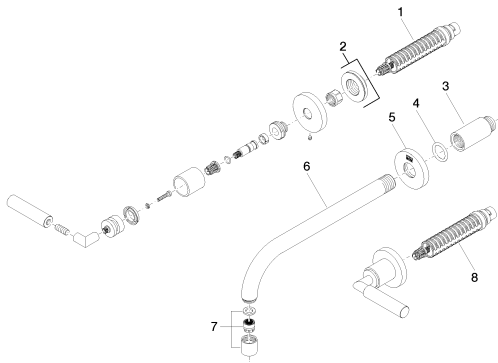

Sink - Tara.

Wall-mounted three-hole lavatory mixer without drain - polished chrome

Article number: 36 717 882-00 0010

- 9-1/2" Projection
- Rigid spout
- Round aerated stream
- Valve hole diameter 1-5/8"
- Spout hole diameter 1-5/8"
- Flange diameter 2-1/8"
- Water flow rate limited to max. 1.2 gpm
- lead-free
- (ADA)

Flow rate chart

Sink - Tara.

Wall-mounted three-hole lavatory mixer without drain - polished chrome

Article number: 36 717 882-00 0010

Other surface finishes

platinum matte

36 717 882-06 0010

platinum

35 707 970-90 0010

Rough for wall-mounted faucet spout in center -

35 712 970-90 0010

Rough for wall-mounted faucet flexible positioning -

Sink - Tara.

Wall-mounted three-hole lavatory mixer without drain - polished chrome

Article number: 36 717 882-00 0010

Spare parts list

Number	Item Number	Designation	Number of units
1	90 90 03 156 00 90	Ceramic cartridge counter-clockwise closing -	1
2	36 310 882-00	Volume Control - polished chrome	1
3	09 24 03 081 10 90	Extension -	1
4	09 14 10 026 90	Washer -	1
5	09 27 22 503-00	Escutcheon - polished chrome	1
6	04 28 22 105 10-00	Outlet - polished chrome	1
7	90 23 01 019 02-00	Aerator - polished chrome	1
8	90 90 03 157 00 90	Ceramic cartridge clockwise-closing -	1