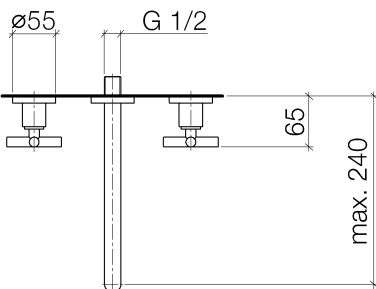

Sink - Tara.

Wall-mounted three-hole lavatory mixer without drain - polished chrome

Article number: 36 717 892-00 0010

- 9-1/2" Projection
- Rigid spout
- Round aerated stream
- Valve hole diameter 1-5/8"
- Spout hole diameter 1-5/8"
- Flange diameter 2-1/8"
- Water flow rate limited to max. 1.2 gpm
- lead-free
- (ADA)

## Dimensional drawing

Sink - Tara.

Wall-mounted three-hole lavatory mixer without drain - polished chrome

Article number: 36 717 892-00 0010

All dimensions in mm / inch = mm x 0,0394