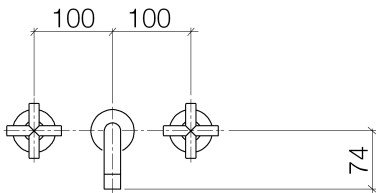

Sink - Tara.

Wall-mounted three-hole lavatory mixer without drain - polished chrome

Article number: 36 717 892-00 0010

- 9-1/2" Projection
- Rigid spout
- Round aerated stream
- Valve hole diameter 1-5/8"
- Spout hole diameter 1-5/8"
- Flange diameter 2-1/8"
- Water flow rate limited to max. 1.2 gpm
- lead-free
- (ADA)

## Dimensional drawing

Sink - Tara.

Wall-mounted three-hole lavatory mixer without drain - polished chrome

Article number: 36 717 892-00 0010

All dimensions in mm / inch = mm x 0,0394