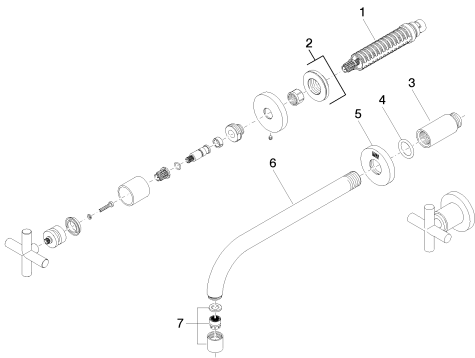

## Sink - Tara.

Wall-mounted three-hole lavatory mixer without drain - polished chrome

Article number: 36 717 892-00 0010

### Required article

35 707 970-90 0010

Rough for wall-mounted faucet spout in center -

35 712 970-90 0010

Rough for wall-mounted faucet flexible positioning -

35 713 970-90 0010

Rough for wall-mounted faucet spout on left -

35 714 970-90 0010

Rough for wall-mounted faucet spout on right -

Sink - Tara.

Wall-mounted three-hole lavatory mixer without drain - polished chrome

Article number: 36 717 892-00 0010

### Spare parts list

Number	Item Number	Designation	Number of units
1	90 90 03 157 00 90	Ceramic cartridge clockwise-closing -	2
2	36 310 892-00	Volume Control - polished chrome	2
3	09 24 03 081 10 90	Extension -	1
4	09 14 10 026 90	Washer -	1
5	09 27 22 503-00	Escutcheon - polished chrome	1
6	04 28 22 105 10-00	Outlet - polished chrome	1
7	90 23 01 019 02-00	Aerator - polished chrome	1