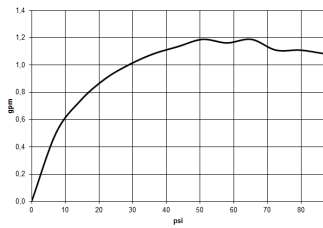

## Dimensional drawing

Sink - Tara.

Wall-mounted three-hole lavatory mixer without drain - polished chrome

Article number: 36 717 892-00 0010

All dimensions in mm / inch = mm x 0,0394

### Flow rate chart