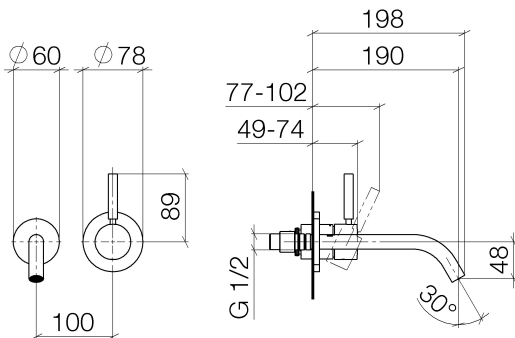

## Sink - Meta

Wall-mounted single-lever mixer without drain - polished chrome

Article number: 36 860 660-00 0010

- 7-1/2" Projection
- Rigid spout
- Round aerated stream
- Spout hole diameter 1-1/2"
- Hole diameter single-lever mixer 2-1/4"
- 2-1/8" diameter flange for spout
- Diameter flange for mixer 3-1/8"
- Water flow rate limited to max. 1.2 gpm
- lead-free
- (ADA)

## Dimensional drawing

## Sink - Meta

Wall-mounted single-lever mixer without drain - polished chrome

Article number: 36 860 660-00 0010

All dimensions in mm / inch = mm x 0,0394

## Sink - Meta

Wall-mounted single-lever mixer without drain - polished chrome

Article number: 36 860 660-00 0010