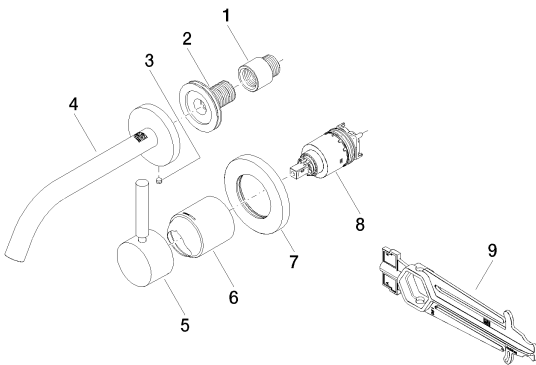

## Required article

35 860 970-90 0010

Rough for wall-mounted  
faucet mixer on right -

**Sink - Meta**

Wall-mounted single-lever mixer without drain - polished chrome

Article number: 36 860 660-00 0010

**Spare parts list**

Number	Item Number	Designation	Number of units
1	09 24 03 072 10 90	Extension -	1
2	09 24 03 280 90	Wall connection -	1
3	09 31 11 112 90	Mounting bracket -	1
4	90 28 22 323 01-00	spout	1
5	90 20 66 007 00-00	handle	1
6	09 11 02 288-00	cover	1
7	90 27 62 011 00-00	Cover - polished chrome	1
8	90 15 05 064 01 90	cartridge	1
9	09 30 09 064 90	assembly wrench -	1