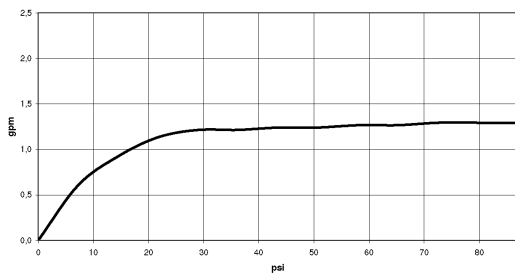

Sink - Meta

META PURE Wall-mounted single-lever mixer without drain - polished chrome

Article number: 36 860 664-00 0010

- 7-1/2" Projection
- Rigid spout
- Round aerated stream
- Spout hole diameter 1-1/2"
- Hole diameter single-lever mixer 2-1/4"
- 2-1/8" diameter flange for spout
- Diameter flange for mixer 3-1/8"
- Water flow rate limited to max. 1.2 gpm
- lead-free

polished chrome

Accessory is required for this item.

Dimensional drawing

Sink - Meta

META PURE Wall-mounted single-lever mixer without drain - polished chrome

Article number: 36 860 664-00 0010

All dimensions in mm / inch = mm x 0,0394

Flow rate chart

Sink - Meta

META PURE Wall-mounted single-lever mixer without drain - polished chrome

Article number: 36 860 664-00 0010

Other surface finishes

platinum matte

36 860 664-06 0010

black matte