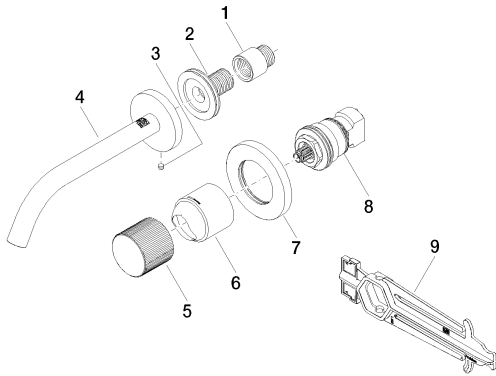

Flow rate chart

Sink - Meta

META PURE Wall-mounted single-lever mixer without drain - polished chrome

Article number: 36 860 664-00 0010

Other surface finishes

platinum matte

36 860 664-06 0010

black matte

35 860 970-90 0010

Rough for wall-mounted
faucet mixer on right -

Sink - Meta

META PURE Wall-mounted single-lever mixer without drain - polished chrome

Article number: 36 860 664-00 0010

Spare parts list

Number	Item Number	Designation	Number of units
1	09 24 03 072 10 90	Extension -	1
2	09 24 03 280 90	Wall connection -	1
3	09 31 11 112 90	Mounting bracket -	1
4	90 28 22 323 01-00	spout	1
5	09 20 66 010-00	handle	1
6	09 11 02 389-00	cover	1
7	90 27 62 011 00-00	Cover - polished chrome	1
8	90 90 03 169 02 90	top	1
9	09 30 09 064 90	assembly wrench -	1