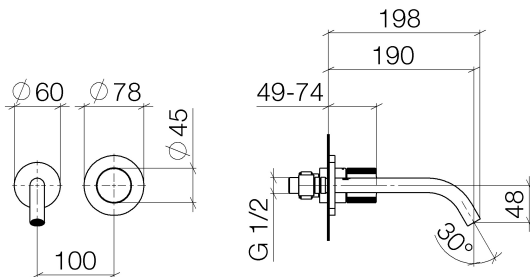

Sink - Meta

META PURE Wall-mounted single-lever mixer without drain - polished chrome

Article number: 36 860 664-00 0010

- 7-1/2" Projection
- Rigid spout
- Round aerated stream
- Spout hole diameter 1-1/2"
- Hole diameter single-lever mixer 2-1/4"
- 2-1/8" diameter flange for spout
- Diameter flange for mixer 3-1/8"
- Water flow rate limited to max. 1.2 gpm
- lead-free

polished chrome

Accessory is required for this item.

Dimensional drawing

Sink - Meta

META PURE Wall-mounted single-lever mixer without drain - polished chrome

Article number: 36 860 664-00 0010

All dimensions in mm / inch = mm x 0,0394

Flow rate chart

Sink - Meta

META PURE Wall-mounted single-lever mixer without drain - polished chrome

Article number: 36 860 664-00 0010

Other surface finishes

platinum matte

36 860 664-06 0010

black matte

35 860 970-90 0010

Rough for wall-mounted
faucet mixer on right -

Sink - Meta

META PURE Wall-mounted single-lever mixer without drain - polished chrome

Article number: 36 860 664-00 0010

Spare parts list

Number	Item Number	Designation	Number of units
1	09 24 03 072 10 90	Extension -	1
2	09 24 03 280 90	Wall connection -	1
3	09 31 11 112 90	Mounting bracket -	1
4	90 28 22 323 01-00	spout	1
5	09 20 66 010-00	handle	1
6	09 11 02 389-00	cover	1
7	90 27 62 011 00-00	Cover - polished chrome	1
8	90 90 03 169 02 90	top	1
9	09 30 09 064 90	assembly wrench -	1