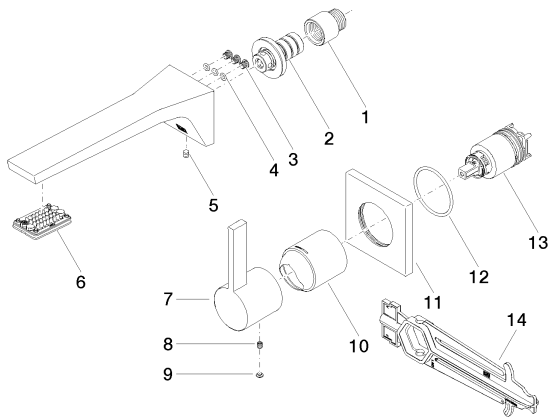

Required article

35 860 970-90 0010

Rough for wall-mounted
faucet mixer on right -

Sink - CL.1

Wall-mounted single-lever mixer without drain - polished chrome

Article number: 36 860 705-00

Spare parts list

Number	Item Number	Designation	Number of units
1	09 24 03 072 10 90	Extension -	1
2	90 24 03 108 01 90	Nipple -	1
3	09 30 30 113 20 90	Mounting bracket -	3
4	09 14 10 001 90	O-Ring EPDM 70 4,5 x 1,5 mm -	3
5	04 31 11 004 00 90	Mounting bracket -	1
6	90 11 02 297 00 90	Aerator -	1
7	09 20 70 050-00	Lever - polished chrome	1
8	09 31 11 030 90	Mounting bracket -	1
9	90 31 20 087 00-00	Cover - polished chrome	1
10	09 11 02 288-00	cover	1
11	09 27 78 039-00	Escutcheon - polished chrome	1
12	09 14 10 049 90	O-Ring 45,69 x 2,62 mm -	1
13	90 15 05 064 01 90	cartridge	1
14	09 30 09 064 90	assembly wrench -	1