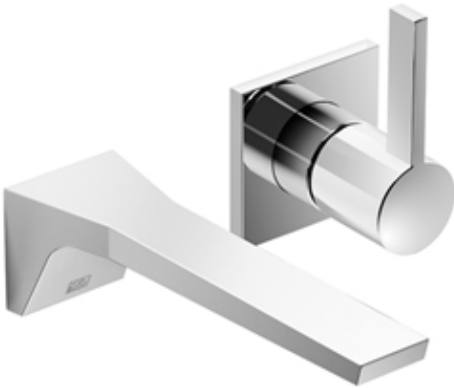

Sink - CL.1

Wall-mounted single-lever mixer without drain - polished chrome

Article number: 36 860 705-00

- 7-3/4" Projection
- Rigid spout
- Rectangular aerator with 40 individual streams
- Spout hole diameter 1-1/2"
- Hole diameter single-lever mixer 2-1/4"
- Flange 3-1/8" x 3-1/8"
- Water flow rate limited to max. 1.2 gpm
- lead-free
- (ADA)

polished chrome

Accessory is required for this item.

Dimensional drawing

Sink - CL.1

Wall-mounted single-lever mixer without drain - polished chrome

Article number: 36 860 705-00

All dimensions in mm / inch = mm x 0,0394

Flow rate chart

Sink - CL.1

Wall-mounted single-lever mixer without drain - polished chrome

Article number: 36 860 705-00

Other surface finishes

platinum matte
36 860 705-06

Dark Brass matte
36 860 705-16

Dark Bronze matte
36 860 705-17

Required article

35 860 970-90 0010

Rough for wall-mounted
faucet mixer on right -

Sink - CL.1

Wall-mounted single-lever mixer without drain - polished chrome

Article number: 36 860 705-00

Spare parts list

Number	Item Number	Designation	Number of units
1	09 24 03 072 10 90	Extension -	1
2	90 24 03 108 01 90	Nipple -	1
3	09 30 30 113 20 90	Mounting bracket -	3
4	09 14 10 001 90	O-Ring EPDM 70 4,5 x 1,5 mm -	3
5	04 31 11 004 00 90	Mounting bracket -	1
6	90 11 02 297 00 90	Aerator -	1
7	09 20 70 050-00	Lever - polished chrome	1
8	09 31 11 030 90	Mounting bracket -	1
9	90 31 20 087 00-00	Cover - polished chrome	1
10	09 11 02 288-00	cover	1
11	09 27 78 039-00	Escutcheon - polished chrome	1
12	09 14 10 049 90	O-Ring 45,69 x 2,62 mm -	1
13	90 15 05 064 01 90	cartridge	1
14	09 30 09 064 90	assembly wrench -	1