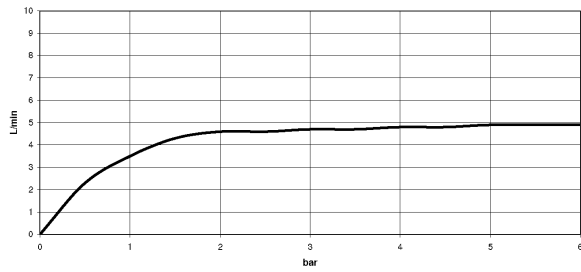

Sink - CL.1

Wall-mounted single-lever mixer without drain - polished chrome

Article number: 36 860 705-00

All dimensions in mm / inch = mm x 0,0394

Flow rate chart