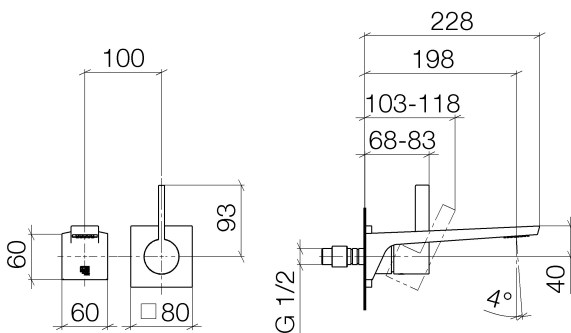

Sink - CL.1

Wall-mounted single-lever mixer without drain - polished chrome

Article number: 36 860 705-00

- 7-3/4" Projection
- Rigid spout
- Rectangular aerator with 40 individual streams
- Spout hole diameter 1-1/2"
- Hole diameter single-lever mixer 2-1/4"
- Flange 3-1/8" x 3-1/8"
- Water flow rate limited to max. 1.2 gpm
- lead-free
- (ADA)

polished chrome

Accessory is required for this item.

Dimensional drawing

Sink - CL.1

Wall-mounted single-lever mixer without drain - polished chrome

Article number: 36 860 705-00

All dimensions in mm / inch = mm x 0,0394

Flow rate chart

Sink - CL.1

Wall-mounted single-lever mixer without drain - polished chrome

Article number: 36 860 705-00

Other surface finishes

platinum matte
36 860 705-06

Dark Brass matte
36 860 705-16

Dark Bronze matte
36 860 705-17

Required article

35 860 970-90 0010

Rough for wall-mounted
faucet mixer on right -

Sink - CL.1

Wall-mounted single-lever mixer without drain - polished chrome

Article number: 36 860 705-00

Spare parts list

Number	Item Number	Designation	Number of units
1	09 24 03 072 10 90	Extension -	1
2	90 24 03 108 01 90	Nipple -	1
3	09 30 30 113 20 90	Mounting bracket -	3
4	09 14 10 001 90	O-Ring EPDM 70 4,5 x 1,5 mm -	3
5	04 31 11 004 00 90	Mounting bracket -	1
6	90 11 02 297 00 90	Aerator -	1
7	09 20 70 050-00	Lever - polished chrome	1
8	09 31 11 030 90	Mounting bracket -	1
9	90 31 20 087 00-00	Cover - polished chrome	1
10	09 11 02 288-00	cover	1
11	09 27 78 039-00	Escutcheon - polished chrome	1
12	09 14 10 049 90	O-Ring 45,69 x 2,62 mm -	1
13	90 15 05 064 01 90	cartridge	1
14	09 30 09 064 90	assembly wrench -	1