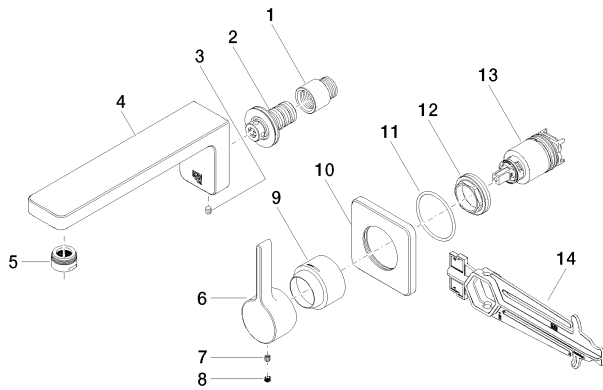

Sink - LULU

Wall-mounted single-lever mixer without drain - polished chrome

Article number: 36 860 710-00 0010

- 7-7/8" Projection
- Rigid spout
- Round aerated stream
- Spout hole diameter 1-1/2"
- Hole diameter single-lever mixer 2-1/4"
- Flange 3-1/8" x 3-1/8"
- Water flow rate limited to max. 1.2 gpm
- lead-free
- (ADA)

polished chrome

Accessory is required for this item.

Dimensional drawing

Sink - LULU

Wall-mounted single-lever mixer without drain - polished chrome

Article number: 36 860 710-00 0010

All dimensions in mm / inch = mm x 0,0394

Required article

35 860 970-90 0010

Rough for wall-mounted
faucet mixer on right -

Sink - LULU

Wall-mounted single-lever mixer without drain - polished chrome

Article number: 36 860 710-00 0010

Spare parts list

Number	Item Number	Designation	Number of units
1	09 24 03 072 10 90	Extension -	1
2	90 24 03 108 00 90	Nipple -	1
3	04 31 11 004 00 90	Mounting bracket -	1
4	09 11 71 091-00	spout	1
5	90 23 01 118 04-00	Aerator M24x1 male 1.2 gpm - polished chrome	1
6	09 20 71 001-00	Lever - polished chrome	1
7	09 31 11 030 90	Mounting bracket -	1
8	09 31 20 109 90	Cover -	1
9	09 11 02 530-00	cover	1
10	09 27 71 001-00	Escutcheon - polished chrome	1
11	09 14 10 049 90	O-Ring 45,69 x 2,62 mm -	1
12	09 24 04 105 90	Mounting bracket -	1
13	90 15 05 064 01 90	cartridge	1
14	09 30 09 064 90	assembly wrench -	1