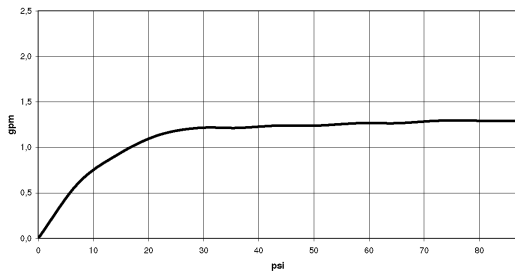

Sink - LULU

Wall-mounted single-lever mixer without drain - polished chrome

Article number: 36 860 710-00 0010

All dimensions in mm / inch = mm x 0,0394

Flow rate chart