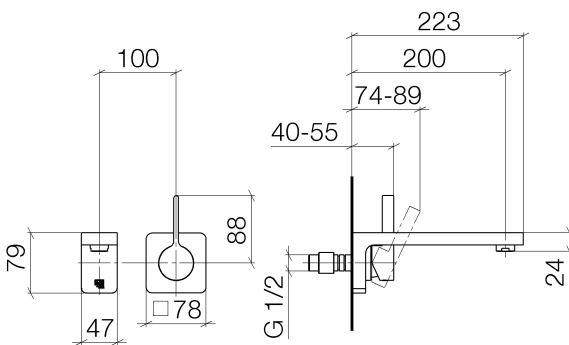

Sink - LULU

Wall-mounted single-lever mixer without drain - polished chrome

Article number: 36 860 710-00 0010

- 7-7/8" Projection
- Rigid spout
- Round aerated stream
- Spout hole diameter 1-1/2"
- Hole diameter single-lever mixer 2-1/4"
- Flange 3-1/8" x 3-1/8"
- Water flow rate limited to max. 1.2 gpm
- lead-free
- (ADA)

polished chrome

Accessory is required for this item.

Dimensional drawing

Sink - LULU

Wall-mounted single-lever mixer without drain - polished chrome

Article number: 36 860 710-00 0010

All dimensions in mm / inch = mm x 0,0394

Flow rate chart

Sink - LULU

Wall-mounted single-lever mixer without drain - polished chrome

Article number: 36 860 710-00 0010

Other surface finishes

platinum matte

36 860 710-06 0010

More custom finish options are available via special production (xTra Service). Please see our finish matrix for availability and pricing or contact a Dornbracht representative.

Number	Item Number	Designation	Number of units
1	09 24 03 072 10 90	Extension -	1
2	90 24 03 108 00 90	Nipple -	1
3	04 31 11 004 00 90	Mounting bracket -	1
4	09 11 71 091-00	spout	1
5	90 23 01 118 04-00	Aerator M24x1 male 1.2 gpm - polished chrome	1
6	09 20 71 001-00	Lever - polished chrome	1
7	09 31 11 030 90	Mounting bracket -	1
8	09 31 20 109 90	Cover -	1
9	09 11 02 530-00	cover	1
10	09 27 71 001-00	Escutcheon - polished chrome	1
11	09 14 10 049 90	O-Ring 45,69 x 2,62 mm -	1
12	09 24 04 105 90	Mounting bracket -	1
13	90 15 05 064 01 90	cartridge	1
14	09 30 09 064 90	assembly wrench -	1