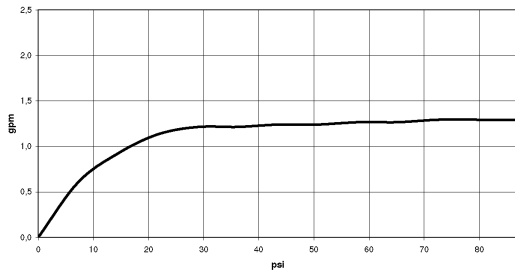

Sink - VAIA

Wall-mounted single-lever mixer without drain - polished chrome

Article number: 36 860 809-00 0010

All dimensions in mm / inch = mm x 0,0394

Flow rate chart