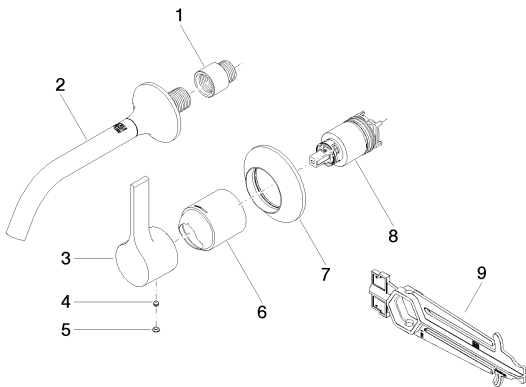

35 860 970-90 0010

Rough for wall-mounted
faucet mixer on right -

Sink - VAIA

Wall-mounted single-lever mixer without drain - polished chrome

Article number: 36 860 809-00 0010

Spare parts list

Number	Item Number	Designation	Number of units
1	09 24 03 072 10 90	Extension -	1
2	13 800 809-00 0010	Lavatory spout, wall-mounted without drain - polished chrome	1
3	09 20 80 021-00	Lever - polished chrome	1
4	09 31 11 063 90	Mounting bracket -	1
5	90 31 20 087 00-00	Cover - polished chrome	1
6	09 11 02 288-00	cover	1
7	90 27 80 012 00-00	Escutcheon - polished chrome	1
8	90 15 05 064 01 90	cartridge	1
9	09 30 09 064 90	assembly wrench -	1