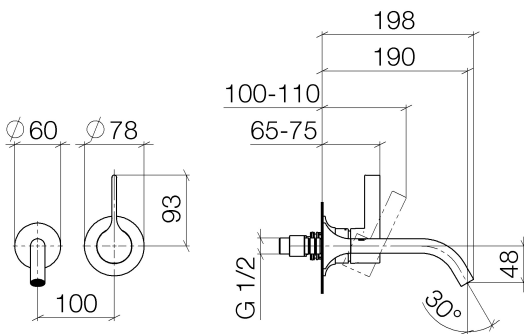

Sink - VAIA

Wall-mounted single-lever mixer without drain - polished chrome

Article number: 36 860 809-00 0010

- 7-1/2" Projection
- Rigid spout
- Round aerated stream
- Spout hole diameter 1-1/2"
- Hole diameter single-lever mixer 2-1/4"
- Mixer with flange \varnothing 3-1/8"
- 2-1/8" diameter flange for spout
- Water flow rate limited to max. 1.2 gpm
- lead-free
- (ADA)

polished chrome

Accessory is required for this item.

Dimensional drawing

Sink - VAIA

Wall-mounted single-lever mixer without drain - polished chrome

Article number: 36 860 809-00 0010

All dimensions in mm / inch = mm x 0,0394

Flow rate chart

Sink - VAIA

Wall-mounted single-lever mixer without drain - polished chrome

Article number: 36 860 809-00 0010

Other surface finishes

platinum matte

36 860 809-06 0010

platinum

35 860 970-90 0010

Rough for wall-mounted
faucet mixer on right -

Sink - VAIA

Wall-mounted single-lever mixer without drain - polished chrome

Article number: 36 860 809-00 0010

Spare parts list

Number	Item Number	Designation	Number of units
1	09 24 03 072 10 90	Extension -	1
2	13 800 809-00 0010	Lavatory spout, wall-mounted without drain - polished chrome	1
3	09 20 80 021-00	Lever - polished chrome	1
4	09 31 11 063 90	Mounting bracket -	1
5	90 31 20 087 00-00	Cover - polished chrome	1
6	09 11 02 288-00	cover	1
7	90 27 80 012 00-00	Escutcheon - polished chrome	1
8	90 15 05 064 01 90	cartridge	1
9	09 30 09 064 90	assembly wrench -	1