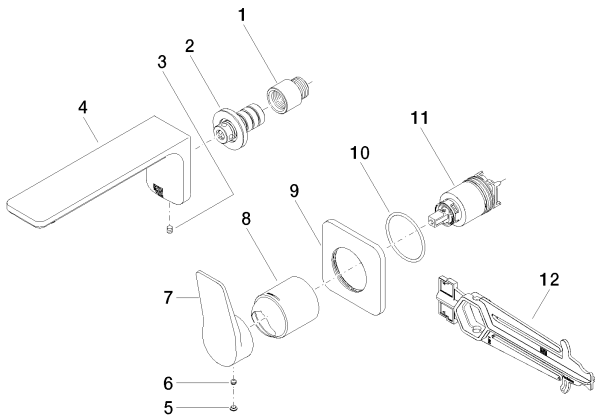

Sink - Lissé

Wall-mounted single-lever mixer without drain - polished chrome

Article number: 36 860 845-00

- 6-3/4" Projection
- Rigid spout
- Round aerated stream
- Spout hole diameter 1-1/2"
- Hole diameter single-lever mixer 2-1/4"
- Flange 3-1/8" x 3-1/8"
- Water flow rate limited to max. 1.5 gpm
- lead-free
- (ADA)

polished chrome

Accessory is required for this item.

Dimensional drawing

Sink - Lissé

Wall-mounted single-lever mixer without drain - polished chrome

Article number: 36 860 845-00

All dimensions in mm / inch = mm x 0,0394

Required article

35 860 970-90 0010

Rough for wall-mounted
faucet mixer on right -

Sink - Lissé

Wall-mounted single-lever mixer without drain - polished chrome

Article number: 36 860 845-00

Spare parts list

Number	Item Number	Designation	Number of units
1	09 24 03 072 10 90	Extension -	1
2	90 24 03 108 00 90	Nipple -	1
3	04 31 11 004 00 90	Mounting bracket -	1
4	90 11 84 021 00-00	spout	1
5	90 31 20 087 00-00	Cover - polished chrome	1
6	09 31 11 063 90	Mounting bracket -	1
7	09 20 84 021-00	Lever - polished chrome	1
8	09 11 02 288-00	cover	1
9	09 27 84 020-00	Escutcheon - polished chrome	1
10	09 14 10 049 90	O-Ring 45,69 x 2,62 mm -	1
11	90 15 05 064 01 90	cartridge	1
12	09 30 09 064 90	assembly wrench -	1