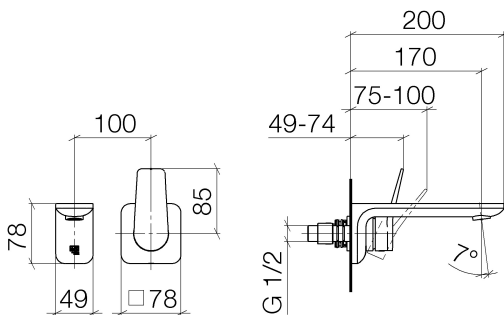

Sink - Lissé

Wall-mounted single-lever mixer without drain - polished chrome

Article number: 36 860 845-00

- 6-3/4" Projection
- Rigid spout
- Round aerated stream
- Spout hole diameter 1-1/2"
- Hole diameter single-lever mixer 2-1/4"
- Flange 3-1/8" x 3-1/8"
- Water flow rate limited to max. 1.5 gpm
- lead-free
- (ADA)

polished chrome

Accessory is required for this item.

Dimensional drawing

Sink - Lissé

Wall-mounted single-lever mixer without drain - polished chrome

Article number: 36 860 845-00

All dimensions in mm / inch = mm x 0,0394

Flow rate chart

Sink - Lissé

Wall-mounted single-lever mixer without drain - polished chrome

Article number: 36 860 845-00

Other surface finishes

platinum matte

36 860 845-06

More custom finish options are available via special production (xTra Service). Please see our finish matrix for availability and pricing or contact a Dornbracht representative.

Number	Item Number	Designation	Number of units
1	09 24 03 072 10 90	Extension -	1
2	90 24 03 108 00 90	Nipple -	1
3	04 31 11 004 00 90	Mounting bracket -	1
4	90 11 84 021 00-00	spout	1
5	90 31 20 087 00-00	Cover - polished chrome	1
6	09 31 11 063 90	Mounting bracket -	1
7	09 20 84 021-00	Lever - polished chrome	1
8	09 11 02 288-00	cover	1
9	09 27 84 020-00	Escutcheon - polished chrome	1
10	09 14 10 049 90	O-Ring 45,69 x 2,62 mm -	1
11	90 15 05 064 01 90	cartridge	1
12	09 30 09 064 90	assembly wrench -	1