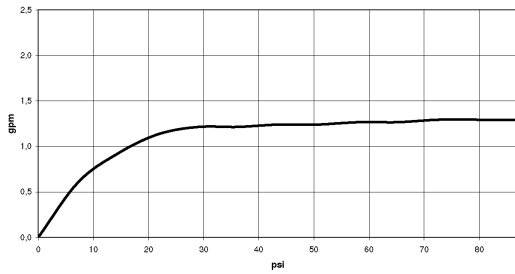

Sink - Meta

Wall-mounted single-lever mixer without drain - polished chrome

Article number: 36 861 660-00 0010

- 9-7/8" Projection
- Rigid spout
- Round aerated stream
- Spout hole diameter 1-1/2"
- Hole diameter single-lever mixer 2-1/4"
- 2-1/8" diameter flange for spout
- Diameter flange for mixer 3-1/8"
- Water flow rate limited to max. 1.2 gpm
- lead-free
- (ADA)

polished chrome

Accessory is required for this item.

Dimensional drawing

Sink - Meta

Wall-mounted single-lever mixer without drain - polished chrome

Article number: 36 861 660-00 0010

All dimensions in mm / inch = mm x 0,0394

Flow rate chart

Sink - Meta

Wall-mounted single-lever mixer without drain - polished chrome

Article number: 36 861 660-00 0010

Other surface finishes

platinum matte

36 861 660-06 0010

black matte