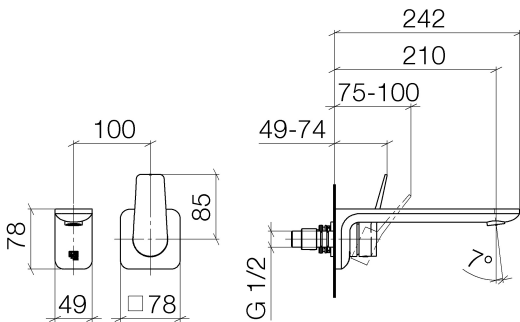

## Sink - Lissé

Wall-mounted single-lever mixer without drain - polished chrome

Article number: 36 861 845-00

- 8-1/4" Projection
- Rigid spout
- Round aerated stream
- Spout hole diameter 1-1/2"
- Hole diameter single-lever mixer 2-1/4"
- Flange 3-1/8" x 3-1/8"
- Water flow rate limited to max. 1.5 gpm
- lead-free
- (ADA)

## Dimensional drawing

## Sink - Lissé

Wall-mounted single-lever mixer without drain - polished chrome

Article number: 36 861 845-00

All dimensions in mm / inch = mm x 0,0394

Number	Item Number	Designation	Number of units
1	09 24 03 072 10 90	Extension -	1
2	90 24 03 108 00 90	Nipple -	1
3	04 31 11 004 00 90	Mounting bracket -	1
4	90 11 84 023 00-00	spout	1
5	90 31 20 087 00-00	Cover - polished chrome	1
6	09 31 11 063 90	Mounting bracket -	1
7	09 20 84 021-00	Lever - polished chrome	1
8	09 11 02 288-00	cover	1
9	09 27 84 020-00	Escutcheon - polished chrome	1
10	09 14 10 049 90	O-Ring 45,69 x 2,62 mm -	1
11	90 15 05 064 01 90	cartridge	1
12	09 30 09 064 90	assembly wrench -	1