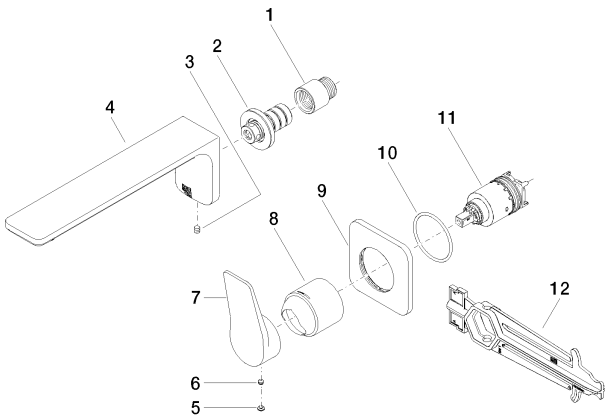

## Required article

35 860 970-90 0010

Rough for wall-mounted  
faucet mixer on right -

**Sink - Lissé**

Wall-mounted single-lever mixer without drain - polished chrome

Article number: 36 861 845-00

**Spare parts list**

Number	Item Number	Designation	Number of units
1	09 24 03 072 10 90	Extension -	1
2	90 24 03 108 00 90	Nipple -	1
3	04 31 11 004 00 90	Mounting bracket -	1
4	90 11 84 023 00-00	spout	1
5	90 31 20 087 00-00	Cover - polished chrome	1
6	09 31 11 063 90	Mounting bracket -	1
7	09 20 84 021-00	Lever - polished chrome	1
8	09 11 02 288-00	cover	1
9	09 27 84 020-00	Escutcheon - polished chrome	1
10	09 14 10 049 90	O-Ring 45,69 x 2,62 mm -	1
11	90 15 05 064 01 90	cartridge	1
12	09 30 09 064 90	assembly wrench -	1