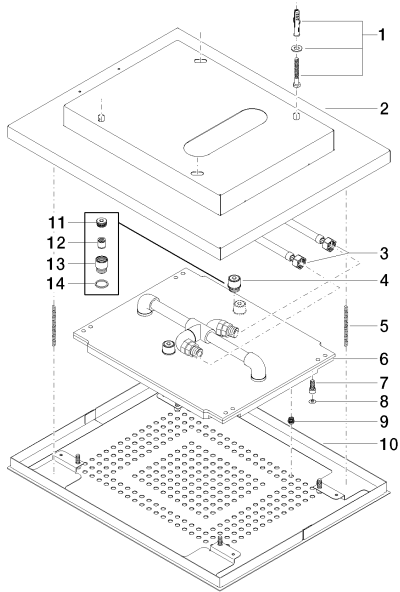

Technical data:

- Max Flow rate for each rain function: 2.5 gpm
- minimum working pressure = 29 Psi
- maximum working pressure = 58 Psi
- Weight: 27 lbs

Technical data:

Plumbing:

- Water softening device recommended
- For choosing the drainage, take into consideration the output of items in the shower, the specific demand needs to be assessed.
- Supply line (hot/cold): 2 x 3/4"
- Must be installed with three-way diverter 35 104 970-90 0010 (rough included)
- Three-way diverter ensures that the product does not exceed the max. flow rate of 2.5 gpm at any setting. It does not permit the use of two functions simultaneously.
- Three-way diverter trim is sold separately

All dimensions in mm / inch = mm x 0,0394

Flow rate chart

Other surface finishes

More custom finish options are available via special production (xTra Service). Please see our finish matrix for availability and pricing or contact a Dornbracht representative.

Shower -

BIG RAIN Rain panel for installation in/under ceiling - polished stainless steel

Article number: 41 401 979-85 0010

Recommended article

12 940 979-85
BIG RAIN Cover for
connection pipes - polished
stainless steel

12 940 979-86
BIG RAIN Cover for
connection pipes - matte
stainless steel

Spare parts list

Number	Item Number	Designation	Number of units
1	04 30 35 010 00 90	Mounting bracket -	4
2	04 17 09 001 00-85	Housing - polished stainless steel	1
3	12 502 970 90	Flexible supply line 1/2" x 1/2" x 15-3/4" -	2
4	04 24 03 027 01 90	Pipe -	2
5	04 21 50 004 01 90	Mounting bracket -	2
6	04 12 05 004 10 90	shower	1
7	09 30 30 155 90	Mounting bracket -	4
8	09 31 20 036 90	Plug for European drain -	4
9	04 29 03 036 00 90	Application -	241
10	04 11 02 113 02-85	Cover - polished stainless steel	1
11	09 24 04 112 10 90	Conversion -	1
12	09 23 01 042 90	Application -	1
13	09 24 03 027 90	Nipple -	1
14	09 14 20 025 90	Washer -	1