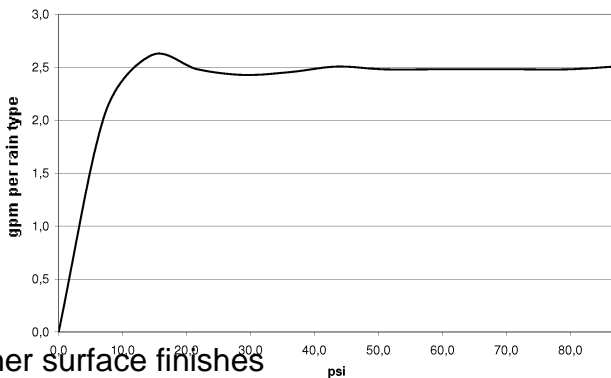

Shower -

BIG RAIN Rain panel for installation in/under ceiling - polished stainless steel

Article number: 41 401 979-85 0010

- 7-7/8" x 6-1/4" headshower, 99 jets
- 14-1/8" x 11" body shower, 142 jets
- 23-5/8" x 18-7/8" stainless steel cover plate
- 2x 1/2" flex lines
- 4x mounting pins
- Pre-assembled stainless steel casing
- Descaling system

Technical data:

- Max Flow rate for each rain function: 2.5 gpm
- minimum working pressure = 29 Psi
- maximum working pressure = 58 Psi
- Weight: 27 lbs

Technical data:

Plumbing:

- Water softening device recommended
- For choosing the drainage, take into consideration the output of items in the shower, the specific demand needs to be assessed.
- Supply line (hot/cold): 2 x 3/4"
- Must be installed with three-way diverter 35 104 970-90 0010 (rough included)
- Three-way diverter ensures that the product does not exceed the max. flow rate of 2.5 gpm at any setting. It does not permit the use of two functions simultaneously.
- Three-way diverter trim is sold separately

polished stainless steel

Discontinued items available through 30.06.2019

Shower -

BIG RAIN Rain panel for installation in/under ceiling - polished stainless steel

Article number: 41 401 979-85 0010

Dimensional drawing

All dimensions in mm / inch = mm x 0,0394

Flow rate chart

Other surface finishes

More custom finish options are available via special production (xTra Service). Please see our finish matrix for availability and pricing or contact a Dornbracht representative.