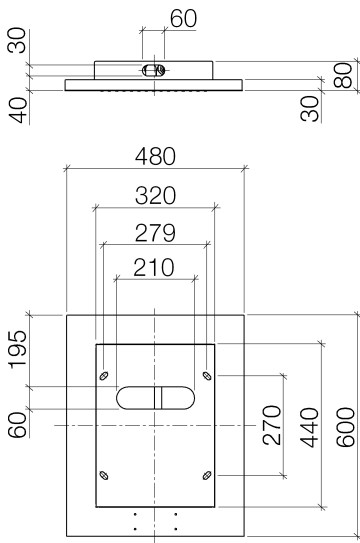

Shower -

BIG RAIN Rain panel for installation in/under ceiling - polished stainless steel

Article number: 41 401 979-85 0010

- 7-7/8" x 6-1/4" headshower, 99 jets
- 14-1/8" x 11" body shower, 142 jets
- 23-5/8" x 18-7/8" stainless steel cover plate
- 2x 1/2" flex lines
- 4x mounting pins
- Pre-assembled stainless steel casing
- Descaling system

Technical data:

- Max Flow rate for each rain function: 2.5 gpm
- minimum working pressure = 29 Psi
- maximum working pressure = 58 Psi
- Weight: 27 lbs

Technical data:

Plumbing:

- Water softening device recommended
- For choosing the drainage, take into consideration the output of items in the shower, the specific demand needs to be assessed.
- Supply line (hot/cold): 2 x 3/4"
- Must be installed with three-way diverter 35 104 970-90 0010 (rough included)
- Three-way diverter ensures that the product does not exceed the max. flow rate of 2.5 gpm at any setting. It does not permit the use of two functions simultaneously.
- Three-way diverter trim is sold separately

polished stainless steel

Discontinued items available through 30.06.2019

Shower -

BIG RAIN Rain panel for installation in/under ceiling - polished stainless steel

Article number: 41 401 979-85 0010

Dimensional drawing

All dimensions in mm / inch = mm x 0,0394

Flow rate chart

Other surface finishes

More custom finish options are available via special production (xTra Service). Please see our finish matrix for availability and pricing or contact a Dornbracht representative.