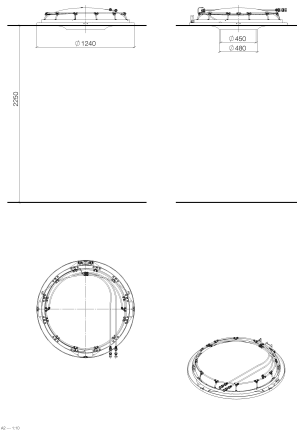

- Spa Modules

RAINMOON Rain panel - white matte

Article number: 41 610 979-10 0010

- Trim parts

1 rain panel for ceiling installation

- Rain panel with 2 different spray modes
- Aquacircle: circular rain curtain with 72 jets, max. 1.8 gpm
- Tempest: natural rain with 48 jets, max. 1.3 gpm
- Indirect ambient lighting, warm white LED light strip
- Matt white cover, RAL 9003
- Outside diameter 48.8", opening diameter 17.7"
- Descaling system
- Fittings group in compliance with DIN 4109: 1
- Must be installed with three-way diverter 35 104 970-90 0010 (rough included)
- Three-way diverter ensures that the product does not exceed the max. flow rate of 2.5 gpm at any setting. It does not permit the use of two functions simultaneously.
- Three-way diverter trim is sold separately
- Please refer to Planning Guide for proper sizing and installation methods

white matte

Accessory is required for this item.

- Spa Modules
RAINMOON Rain panel - white matte
Article number: 41 610 979-10 0010

Dimensional drawing

All dimensions in mm / inch = mm x 0,0394

- Spa Modules

RAINMOON Rain panel - white matte

Article number: 41 610 979-10 0010

Required article

35 610 970-90 0010

RAINMOON Concealed rain
panel -