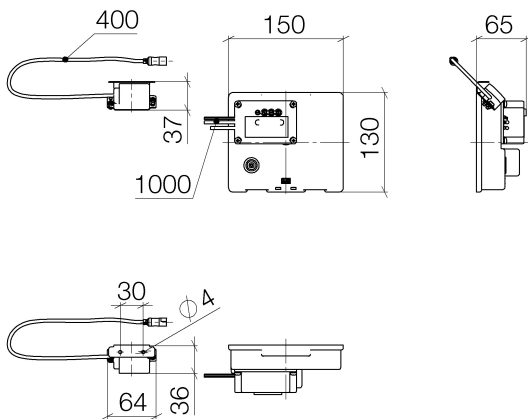

Sink - MEM

eSET Touchfree Lavatory faucet without temperature adjustment -

Article number: 42 766 970 90

- Automatic cleaning feature
- Thermal disinfection
- Adjustable shut-off time
- Self-calibrating high-frequency sensors
- Solenoid valve
- Plug-in power supply, 100-240 VAC / 12 V DC, 50-60 Hz, 18 W, incl. country-specific adaptor set
- Fittings group in compliance with DIN 4109: 1
- Not compatible with sinks made of conductive materials such as steel.
- Do not use in combination with closable drains

Accessory is required for this item.

Dimensional drawing

All dimensions in mm / inch = mm x 0,0394

Sink - MEM

eSET Touchfree Lavatory faucet without temperature adjustment -

Article number: 42 766 970 90

Sink - MEM

eSET Touchfree Lavatory faucet without temperature adjustment -

Article number: 42 766 970 90

Required article

35 742 970-90 0010

eSET Touchfree Lavatory faucet without temperature adjustment for deck-mounted installation -

35 743 970-90 0010

eSET Touchfree Lavatory faucet without temperature adjustment for wall-mounted installation -

Spare parts list

Number	Item Number	Designation	Number of units
--------	-------------	-------------	-----------------