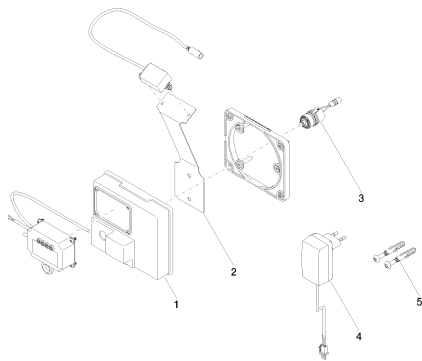

Sink - MEM

eSET Touchfree Lavatory faucet without temperature adjustment -

Article number: 42 766 970 90

- Automatic cleaning feature
- Thermal disinfection
- Adjustable shut-off time
- Self-calibrating high-frequency sensors
- Solenoid valve
- Plug-in power supply, 100-240 VAC / 12 V DC, 50-60 Hz, 18 W, incl. country-specific adaptor set
- Fittings group in compliance with DIN 4109: 1
- Not compatible with sinks made of conductive materials such as steel.
- Do not use in combination with closable drains

Accessory is required for this item.

Dimensional drawing

All dimensions in mm / inch = mm x 0,0394

Sink - MEM

eSET Touchfree Lavatory faucet without temperature adjustment -

Article number: 42 766 970 90

Sink - MEM

eSET Touchfree Lavatory faucet without temperature adjustment -

Article number: 42 766 970 90

Required article

35 742 970-90 0010

eSET Touchfree Lavatory faucet without temperature adjustment for deck-mounted installation -

35 743 970-90 0010

eSET Touchfree Lavatory faucet without temperature adjustment for wall-mounted installation -

Spare parts list

Number	Item Number	Designation	Number of units
--------	-------------	-------------	-----------------