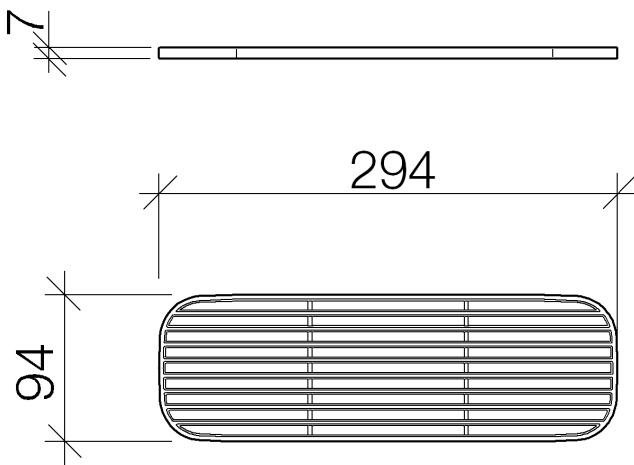

Sink - Series-various

Screen insert - black matte

Article number: 82 482 970-33

- Screen inserts of high-quality plastic
- Inserts made out of plastic
- NOTE: The screen inserts must be ordered separately.

### Dimensional drawing

All dimensions in mm / inch = mm x 0,0394

Sink - Series-*various*

Screen insert - black matte

Article number: 82 482 970-33

Sink - Series-various  
Screen insert - black matte  
Article number: 82 482 970-33