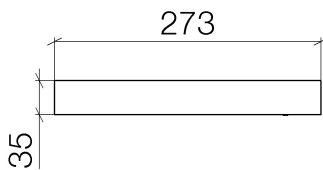

Bathtub - CL.1

Towel bar - polished chrome

Article number: 83 020 705-00

- Center to center 7-7/8"
- Width 10-3/4"
- Height 1-3/8"
- 2-3/4" Projection

polished chrome

### Dimensional drawing

All dimensions in mm / inch = mm x 0,0394

Bathtub - CL.1

Towel bar - polished chrome

Article number: 83 020 705-00

Bathtub - CL.1

Towel bar - polished chrome

Article number: 83 020 705-00