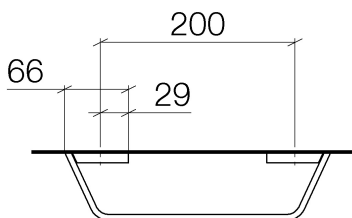

Bathtub - CL.1

Towel bar - polished chrome

Article number: 83 020 705-00

- Center to center 7-7/8"
- Width 10-3/4"
- Height 1-3/8"
- 2-3/4" Projection

polished chrome

### Dimensional drawing

All dimensions in mm / inch = mm x 0,0394

Bathtub - CL.1

Towel bar - polished chrome

Article number: 83 020 705-00

Bathtub - CL.1

Towel bar - polished chrome

Article number: 83 020 705-00