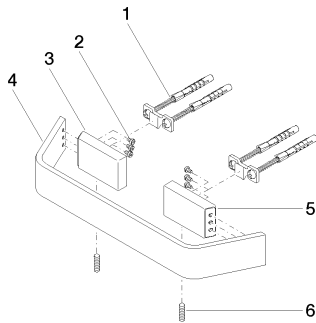

Bathtub - CL.1

Towel bar - polished chrome

Article number: 83 020 705-00

- Center to center 7-7/8"
- Width 10-3/4"
- Height 1-3/8"
- 2-3/4" Projection

polished chrome

### Dimensional drawing

All dimensions in mm / inch = mm x 0,0394

Bathtub - CL.1

Towel bar - polished chrome

Article number: 83 020 705-00

Bathtub - CL.1

Towel bar - polished chrome

Article number: 83 020 705-00

### Spare parts list

| Number | Item Number        | Designation              | Number of units |
|--------|--------------------|--------------------------|-----------------|
| 1      | 05 17 20 758 00 90 | Mounting bracket -       | 2               |
| 2      | 09 30 30 191 90    | screw                    | 6               |
| 3      | 08 17 70 500-00    | Holder - polished chrome | 1               |
| 4      | 08 17 70 552-00    | Holder - polished chrome | 1               |
| 5      | 08 17 70 501-00    | Holder - polished chrome | 1               |
| 6      | 04 31 11 113 00 90 | Mounting bracket -       | 1               |