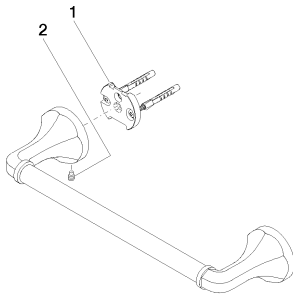

Bathtub - Madison Flair  
Towel bar - polished chrome  
Article number: 83 030 361-00

- Center to center 11-3/4"
- Width 14-1/8"
- Height 2-3/8"
- Flange diameter 2-3/8"
- 3-1/2" Projection

polished chrome

### Dimensional drawing

All dimensions in mm / inch = mm x 0,0394

Bathtub - Madison Flair

Towel bar - polished chrome

Article number: 83 030 361-00

Bathtub - Madison Flair  
Towel bar - polished chrome  
Article number: 83 030 361-00

## Recommended article

12 358 970 90  
Mounting bracket for two-sided glass attachment -

Bathtub - Madison Flair  
Towel bar - polished chrome  
Article number: 83 030 361-00

### Spare parts list

Number	Item Number	Designation	Number of units
1	05 17 97 507 00 90	Mounting bracket -	2
2	04 31 11 140 00 90	pin	2