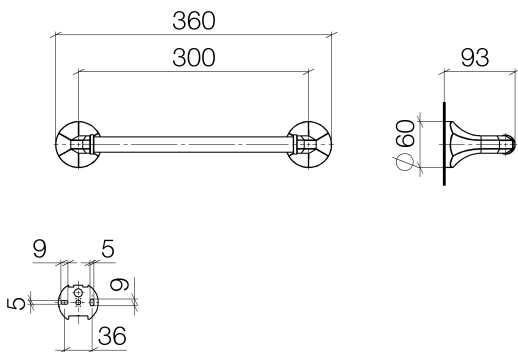

Bathtub - Madison Flair  
Towel bar - polished chrome  
Article number: 83 030 361-00

- Center to center 11-3/4"
- Width 14-1/8"
- Height 2-3/8"
- Flange diameter 2-3/8"
- 3-1/2" Projection

polished chrome

### Dimensional drawing

All dimensions in mm / inch = mm x 0,0394

Bathtub - Madison Flair

Towel bar - polished chrome

Article number: 83 030 361-00

Bathtub - Madison Flair  
Towel bar - polished chrome  
Article number: 83 030 361-00

## Recommended article

12 358 970 90  
Mounting bracket for two-sided glass attachment -

Bathtub - Madison Flair  
Towel bar - polished chrome  
Article number: 83 030 361-00

### Spare parts list

Number	Item Number	Designation	Number of units
1	05 17 97 507 00 90	Mounting bracket -	2
2	04 31 11 140 00 90	pin	2