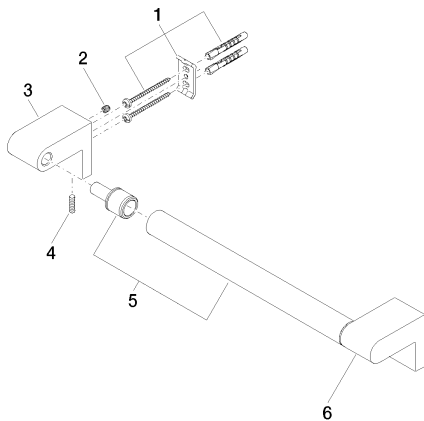

Bathtub - IMO

Towel bar - polished chrome

Article number: 83 030 670-00

- Center to center 11-3/4"
- Width 13-3/8"
- Height 2-3/8"
- 2-7/8" Projection

polished chrome

Dimensional drawing

All dimensions in mm / inch = mm x 0,0394

Bathtub - IMO

Towel bar - polished chrome

Article number: 83 030 670-00

Bathtub - IMO

Towel bar - polished chrome

Article number: 83 030 670-00

Other surface finishes

platinum matte

Number	Item Number	Designation	Number of units
1	05 17 20 736 00 90	Mounting bracket -	2
2	09 31 11 049 90	Mounting bracket -	2
3	08 17 67 500-00	Holder - polished chrome	1
4	04 31 11 113 00 90	Mounting bracket -	2
5	90 28 22 580 00-00	Handle - polished chrome	1
6	08 17 67 501-00	Holder - polished chrome	1