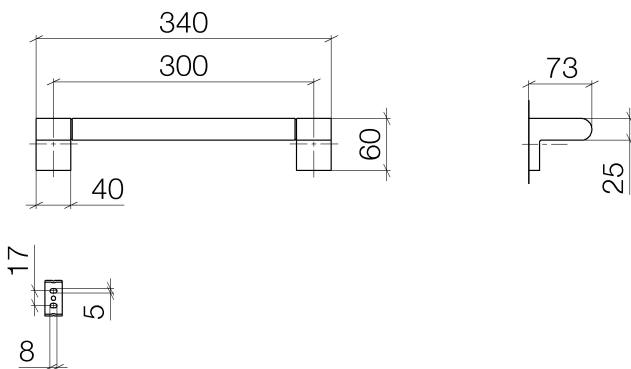

Bathtub - IMO

Towel bar - polished chrome

Article number: 83 030 670-00

- Center to center 11-3/4"
- Width 13-3/8"
- Height 2-3/8"
- 2-7/8" Projection

polished chrome

Dimensional drawing

All dimensions in mm / inch = mm x 0,0394

Bathtub - IMO

Towel bar - polished chrome

Article number: 83 030 670-00

Bathtub - IMO

Towel bar - polished chrome

Article number: 83 030 670-00

Other surface finishes

platinum matte

Number	Item Number	Designation	Number of units
1	05 17 20 736 00 90	Mounting bracket -	2
2	09 31 11 049 90	Mounting bracket -	2
3	08 17 67 500-00	Holder - polished chrome	1
4	04 31 11 113 00 90	Mounting bracket -	2
5	90 28 22 580 00-00	Handle - polished chrome	1
6	08 17 67 501-00	Holder - polished chrome	1