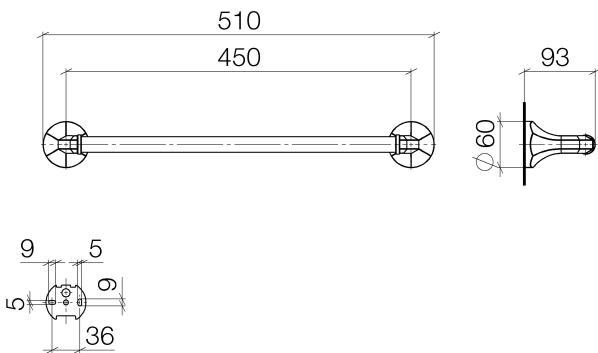

Shower - Madison Flair
Towel bar - polished chrome
Article number: 83 045 361-00

- Center to center 17-3/4"
- Width 20-1/8"
- Height 2-3/8"
- Flange diameter 2-3/8"
- 3-1/2" Projection
- NOTE: Standard glass mounting is for 3/8" glass only.
- For 1/2" or larger please contact Dornbracht Technical Service.

polished chrome

Dimensional drawing

All dimensions in mm / inch = mm x 0,0394

Shower - Madison Flair

Towel bar - polished chrome

Article number: 83 045 361-00

Shower - Madison Flair
Towel bar - polished chrome
Article number: 83 045 361-00

Recommended article

12 358 970 90
Mounting bracket for two-sided glass attachment -

Shower - Madison Flair
Towel bar - polished chrome
Article number: 83 045 361-00

Spare parts list

Number	Item Number	Designation	Number of units
1	05 17 97 507 00 90	Mounting bracket -	2
2	04 31 11 140 00 90	pin	2