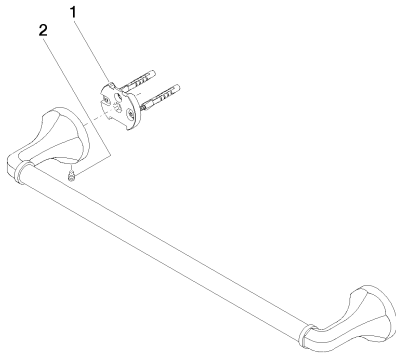

Shower - Madison Flair
Towel bar - polished chrome
Article number: 83 045 361-00

- Center to center 17-3/4"
- Width 20-1/8"
- Height 2-3/8"
- Flange diameter 2-3/8"
- 3-1/2" Projection
- NOTE: Standard glass mounting is for 3/8" glass only.
- For 1/2" or larger please contact Dornbracht Technical Service.

polished chrome

Dimensional drawing

All dimensions in mm / inch = mm x 0,0394

Shower - Madison Flair

Towel bar - polished chrome

Article number: 83 045 361-00

Shower - Madison Flair
Towel bar - polished chrome
Article number: 83 045 361-00

Recommended article

12 358 970 90
Mounting bracket for two-sided glass attachment -

Shower - Madison Flair
Towel bar - polished chrome
Article number: 83 045 361-00

Spare parts list

Number	Item Number	Designation	Number of units
1	05 17 97 507 00 90	Mounting bracket -	2
2	04 31 11 140 00 90	pin	2