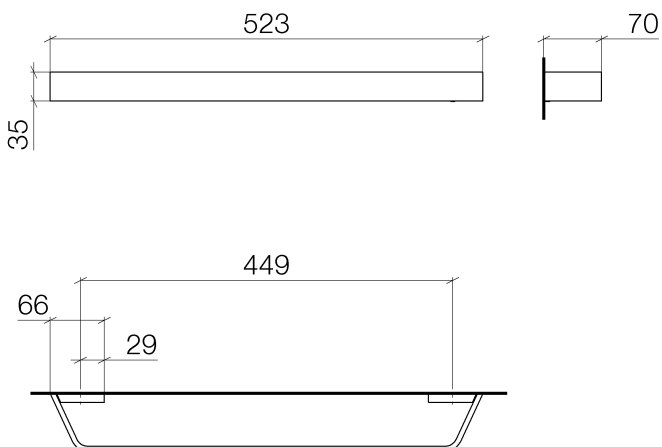

Shower - CL.1

Towel bar - polished chrome

Article number: 83 045 705-00

- Center to center 17-5/8"
- Width 20-5/8"
- Height 1-3/8"
- 2-3/4" Projection

polished chrome

Dimensional drawing

All dimensions in mm / inch = mm x 0,0394

Shower - CL.1

Towel bar - polished chrome

Article number: 83 045 705-00

Shower - CL.1

Towel bar - polished chrome

Article number: 83 045 705-00

Other surface finishes

platinum matte
83 045 705-06

Spare parts list

Number	Item Number	Designation	Number of units
1	05 17 20 758 00 90	Mounting bracket -	2
2	09 30 30 191 90	screw	6
3	08 17 70 500-00	Holder - polished chrome	1
4	08 17 70 551-00	Holder - polished chrome	1
5	08 17 70 501-00	Holder - polished chrome	1
6	04 31 11 113 00 90	Mounting bracket -	2