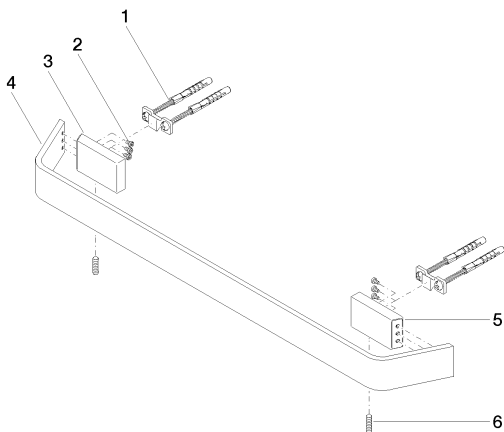

Shower - CL.1

Towel bar - polished chrome

Article number: 83 045 705-00

- Center to center 17-5/8"
- Width 20-5/8"
- Height 1-3/8"
- 2-3/4" Projection

polished chrome

Dimensional drawing

All dimensions in mm / inch = mm x 0,0394

Shower - CL.1

Towel bar - polished chrome

Article number: 83 045 705-00

Shower - CL.1

Towel bar - polished chrome

Article number: 83 045 705-00

Other surface finishes

platinum matte
83 045 705-06

Spare parts list

Number	Item Number	Designation	Number of units
1	05 17 20 758 00 90	Mounting bracket -	2
2	09 30 30 191 90	screw	6
3	08 17 70 500-00	Holder - polished chrome	1
4	08 17 70 551-00	Holder - polished chrome	1
5	08 17 70 501-00	Holder - polished chrome	1
6	04 31 11 113 00 90	Mounting bracket -	2