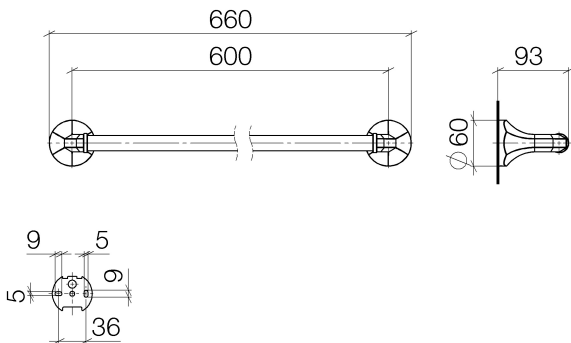

Shower - Madison Flair
Towel bar - polished chrome
Article number: 83 060 361-00

- Center to center 23-5/8"
- Width 26"
- Height 2-3/8"
- Flange diameter 2-3/8"
- 3-1/2" Projection
- NOTE: Standard glass mounting is for 3/8" glass only.
- For 1/2" or larger please contact Dornbracht Technical Service.

polished chrome

Dimensional drawing

All dimensions in mm / inch = mm x 0,0394

Shower - Madison Flair

Towel bar - polished chrome

Article number: 83 060 361-00

Shower - Madison Flair
Towel bar - polished chrome
Article number: 83 060 361-00

Recommended article

12 358 970 90
Mounting bracket for two-sided glass attachment -

Shower - Madison Flair
Towel bar - polished chrome
Article number: 83 060 361-00

Spare parts list

Number	Item Number	Designation	Number of units
1	05 17 97 507 00 90	Mounting bracket -	2
2	04 31 11 140 00 90	pin	2