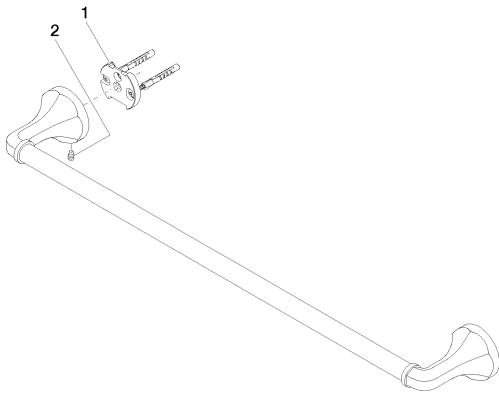

Shower - Madison Flair
Towel bar - polished chrome
Article number: 83 060 361-00

- Center to center 23-5/8"
- Width 26"
- Height 2-3/8"
- Flange diameter 2-3/8"
- 3-1/2" Projection
- NOTE: Standard glass mounting is for 3/8" glass only.
- For 1/2" or larger please contact Dornbracht Technical Service.

polished chrome

Dimensional drawing

All dimensions in mm / inch = mm x 0,0394

Shower - Madison Flair

Towel bar - polished chrome

Article number: 83 060 361-00

Shower - Madison Flair
Towel bar - polished chrome
Article number: 83 060 361-00

Recommended article

12 358 970 90
Mounting bracket for two-sided glass attachment -

Shower - Madison Flair
Towel bar - polished chrome
Article number: 83 060 361-00

Spare parts list

Number	Item Number	Designation	Number of units
1	05 17 97 507 00 90	Mounting bracket -	2
2	04 31 11 140 00 90	pin	2