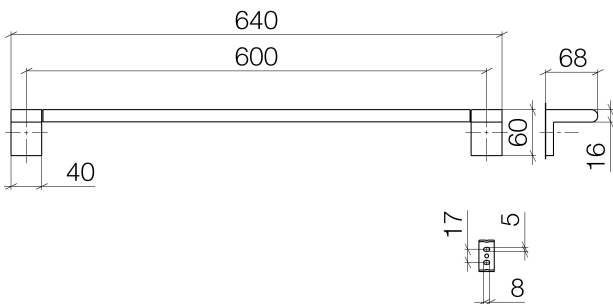

Shower - IMO

Towel bar - polished chrome

Article number: 83 060 670-00

- Center to center 23-5/8"
- Width 25-3/8"
- Height 2-3/8"
- 2-7/8" Projection

polished chrome

### Dimensional drawing

All dimensions in mm / inch = mm x 0,0394

Shower - IMO

Towel bar - polished chrome

Article number: 83 060 670-00

Shower - IMO

Towel bar - polished chrome

Article number: 83 060 670-00