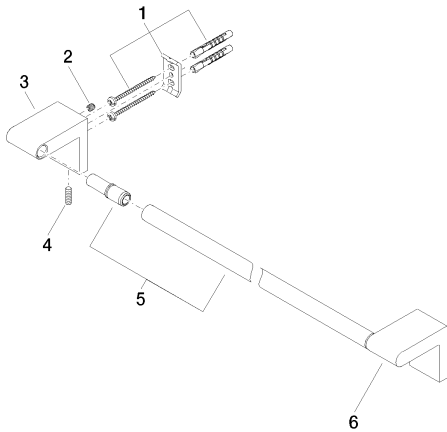

Shower - IMO

Towel bar - polished chrome

Article number: 83 060 670-00

- Center to center 23-5/8"
- Width 25-3/8"
- Height 2-3/8"
- 2-7/8" Projection

polished chrome

### Dimensional drawing

All dimensions in mm / inch = mm x 0,0394

Shower - IMO

Towel bar - polished chrome

Article number: 83 060 670-00

Shower - IMO

Towel bar - polished chrome

Article number: 83 060 670-00

### Spare parts list

Number	Item Number	Designation	Number of units
1	05 17 20 736 00 90	Mounting bracket -	2
2	09 31 11 049 90	Mounting bracket -	2
3	08 17 67 502-00	Holder - polished chrome	1
4	04 31 11 113 00 90	Mounting bracket -	2
5	90 28 22 652 00-00	Holder - polished chrome	1
6	08 17 67 503-00	Holder - polished chrome	1