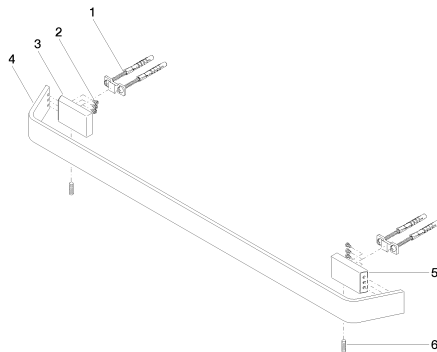

Shower - CL.1

Towel bar - polished chrome

Article number: 83 060 705-00

- Center to center 23-5/8"
- Width 26-1/2"
- Height 1-3/8"
- 2-3/4" Projection

polished chrome

### Dimensional drawing

All dimensions in mm / inch = mm x 0,0394

Shower - CL.1

Towel bar - polished chrome

Article number: 83 060 705-00

Shower - CL.1

Towel bar - polished chrome

Article number: 83 060 705-00

### Spare parts list

Number	Item Number	Designation	Number of units
1	05 17 20 758 00 90	Mounting bracket -	2
2	09 30 30 191 90	screw	6
3	08 17 70 500-00	Holder - polished chrome	1
4	08 17 70 550-00	Holder - polished chrome	1
5	08 17 70 501-00	Holder - polished chrome	1
6	04 31 11 113 00 90	Mounting bracket -	2