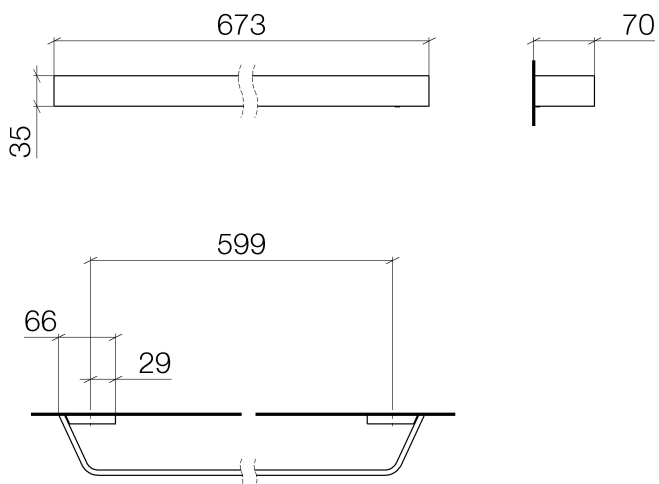

Shower - CL.1

Towel bar - polished chrome

Article number: 83 060 705-00

- Center to center 23-5/8"
- Width 26-1/2"
- Height 1-3/8"
- 2-3/4" Projection

polished chrome

### Dimensional drawing

All dimensions in mm / inch = mm x 0,0394

Shower - CL.1

Towel bar - polished chrome

Article number: 83 060 705-00

Shower - CL.1

Towel bar - polished chrome

Article number: 83 060 705-00

### Spare parts list

Number	Item Number	Designation	Number of units
1	05 17 20 758 00 90	Mounting bracket -	2
2	09 30 30 191 90	screw	6
3	08 17 70 500-00	Holder - polished chrome	1
4	08 17 70 550-00	Holder - polished chrome	1
5	08 17 70 501-00	Holder - polished chrome	1
6	04 31 11 113 00 90	Mounting bracket -	2