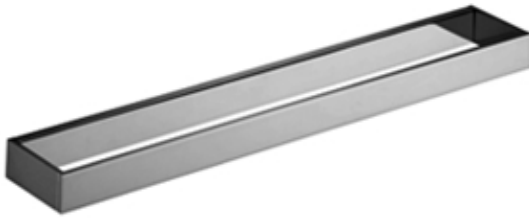

Shower - MEM

Towel bar - polished chrome

Article number: 83 060 780-00

- Center to center 15-3/4"
- Width 23-5/8"
- Height 1-3/8"
- 3-1/8" Projection

polished chrome

Dimensional drawing

All dimensions in mm / inch = mm x 0,0394

Shower - MEM

Towel bar - polished chrome

Article number: 83 060 780-00

Shower - MEM

Towel bar - polished chrome

Article number: 83 060 780-00

Other surface finishes

platinum matte
83 060 780-06

platinum
83 060 780-08

Dark Brass matte
83 060 780-16

Dark Bronze matte
83 060 780-17

Cyprum
83 060 780-49

Dark Platinum matte
83 060 780-99

More custom finish options are available via special production (xTra Service). Please see our finish matrix for availability and pricing or contact a Dornbracht representative.