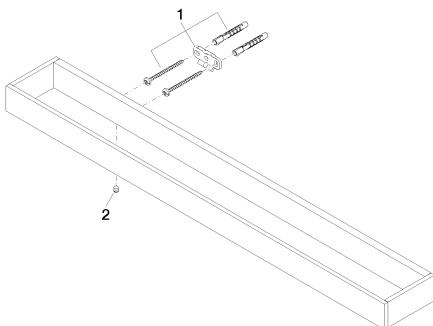

Shower - MEM

Towel bar - polished chrome

Article number: 83 060 780-00

Other surface finishes

More custom finish options are available via special production (xTra Service). Please see our finish matrix for availability and pricing or contact a Dornbracht representative.

Spare parts list

Number	Item Number	Designation	Number of units