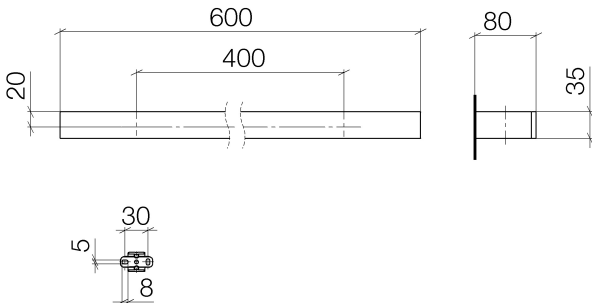

Shower - MEM

Towel bar - polished chrome

Article number: 83 060 780-00

- Center to center 15-3/4"
- Width 23-5/8"
- Height 1-3/8"
- 3-1/8" Projection

polished chrome

Dimensional drawing

All dimensions in mm / inch = mm x 0,0394

Shower - MEM

Towel bar - polished chrome

Article number: 83 060 780-00

Shower - MEM

Towel bar - polished chrome

Article number: 83 060 780-00

Other surface finishes

platinum matte
83 060 780-06