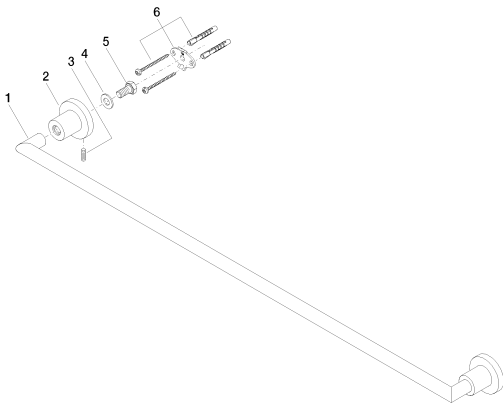

Shower - Tara.

Towel bar - polished chrome

Article number: 83 080 892-00

- Center to center 31-1/2"
- Width 33-5/8"
- Height 2-1/8"
- Flange diameter 2-1/8"
- 3-1/4" Projection

polished chrome

### Dimensional drawing

All dimensions in mm / inch = mm x 0,0394

Shower - Tara.

Towel bar - polished chrome

Article number: 83 080 892-00

Shower - Tara.

Towel bar - polished chrome

Article number: 83 080 892-00

### Spare parts list

Number	Item Number	Designation	Number of units
1	05 28 22 590 00-00	Holder - polished chrome	1
2	08 17 89 505-00	Holder - polished chrome	2
3	04 31 11 113 00 90	Mounting bracket -	2
4	09 30 11 046 90	Washer -	2
5	09 30 30 071 90	Mounting bracket -	2
6	05 17 20 739 00 90	Mounting bracket -	2