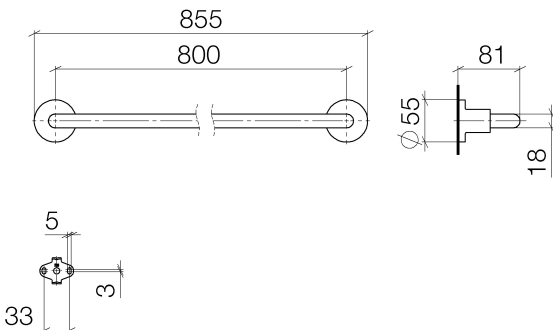

Shower - Tara.

Towel bar - polished chrome

Article number: 83 080 892-00

- Center to center 31-1/2"
- Width 33-5/8"
- Height 2-1/8"
- Flange diameter 2-1/8"
- 3-1/4" Projection

polished chrome

### Dimensional drawing

All dimensions in mm / inch = mm x 0,0394

Shower - Tara.

Towel bar - polished chrome

Article number: 83 080 892-00

Shower - Tara.

Towel bar - polished chrome

Article number: 83 080 892-00

### Spare parts list

Number	Item Number	Designation	Number of units
1	05 28 22 590 00-00	Holder - polished chrome	1
2	08 17 89 505-00	Holder - polished chrome	2
3	04 31 11 113 00 90	Mounting bracket -	2
4	09 30 11 046 90	Washer -	2
5	09 30 30 071 90	Mounting bracket -	2
6	05 17 20 739 00 90	Mounting bracket -	2