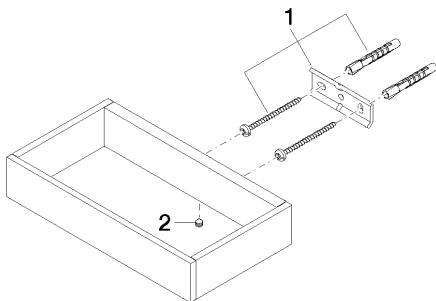

Sink - MEM

Towel ring angular - polished chrome

Article number: 83 200 780-00

Other surface finishes

More custom finish options are available via special production (xTra Service). Please see our finish matrix for availability and pricing or contact a Dornbracht representative.

Spare parts list

Number	Item Number	Designation	Number of units
1	05 17 20 718 00 90	Mounting bracket -	1
2	04 31 11 112 00 90	Mounting bracket -	1