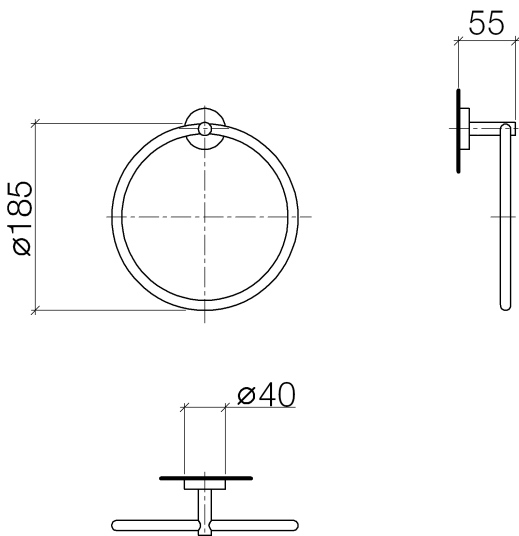

Sink - Meta

Towel ring round - black matte

Article number: 83 200 979-33

- Width 7-1/4"
- Flange diameter 1-5/8"
- 2-1/8" Projection

black matte

Dimensional drawing

All dimensions in mm / inch = mm x 0,0394

Sink - Meta

Towel ring round - black matte

Article number: 83 200 979-33

Sink - Meta

Towel ring round - black matte

Article number: 83 200 979-33

Other surface finishes

polished chrome