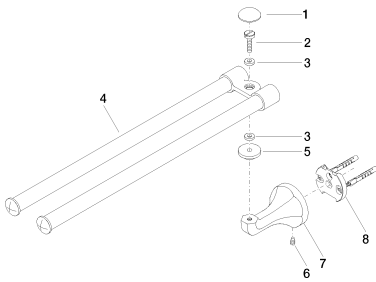

Sink - Madison Flair  
Towel bar two-piece pivotable - polished chrome  
Article number: 83 210 361-00

- Width 3-3/8"
- Height 2-3/4"
- Flange diameter 2-3/8"
- 19-1/8" Projection

polished chrome

### Dimensional drawing

All dimensions in mm / inch = mm x 0,0394

Sink - Madison Flair  
Towel bar two-piece pivotable - polished chrome  
Article number: 83 210 361-00

Sink - Madison Flair  
Towel bar two-piece pivotable - polished chrome  
Article number: 83 210 361-00

More custom finish options are available via special production (xTra Service). Please see our finish matrix for availability and pricing or contact a Dornbracht representative.

Sink - Madison Flair

Towel bar two-piece pivotable - polished chrome

### Spare parts list

Number	Item Number	Designation	Number of units
1	08 30 30 501-00	Cover - polished chrome	1
2	08 31 11 500 90	Mounting bracket -	1
3	08 30 11 501 90	Ring -	2
4	90 17 50 501 00-00	Holder - polished chrome	1
5	08 30 11 521-00	Escutcheon - polished chrome	1
6	04 31 11 140 00 90	pin	1
7	08 17 36 508-00	Holder - polished chrome	1
8	05 17 97 507 00 90	Mounting bracket -	1