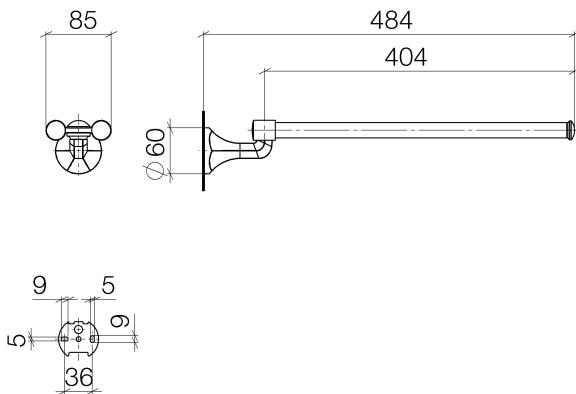

Sink - Madison Flair  
Towel bar two-piece pivotable - polished chrome  
Article number: 83 210 361-00

- Width 3-3/8"
- Height 2-3/4"
- Flange diameter 2-3/8"
- 19-1/8" Projection

polished chrome

### Dimensional drawing

All dimensions in mm / inch = mm x 0,0394

Sink - Madison Flair  
Towel bar two-piece pivotable - polished chrome  
Article number: 83 210 361-00

Sink - Madison Flair  
Towel bar two-piece pivotable - polished chrome  
Article number: 83 210 361-00

Article number: 83 210 361-00

### Spare parts list

Number	Item Number	Designation	Number of units
1	08 30 30 501-00	Cover - polished chrome	1
2	08 31 11 500 90	Mounting bracket -	1
3	08 30 11 501 90	Ring -	2
4	90 17 50 501 00-00	Holder - polished chrome	1
5	08 30 11 521-00	Escutcheon - polished chrome	1
6	04 31 11 140 00 90	pin	1
7	08 17 36 508-00	Holder - polished chrome	1
8	05 17 97 507 00 90	Mounting bracket -	1