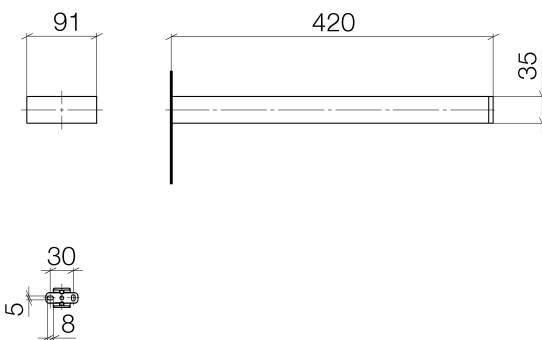

Sink - MEM

Towel bar two-piece fixed - polished chrome

Article number: 83 210 780-00

- Width 3-1/2"
- Height 1-3/8"
- 16-1/2" Projection

polished chrome

Dimensional drawing

All dimensions in mm / inch = mm x 0,0394

Sink - MEM

Towel bar two-piece fixed - polished chrome

Article number: 83 210 780-00

Sink - MEM

Towel bar two-piece fixed - polished chrome

Article number: 83 210 780-00

Other surface finishes

platinum matte
83 210 780-06